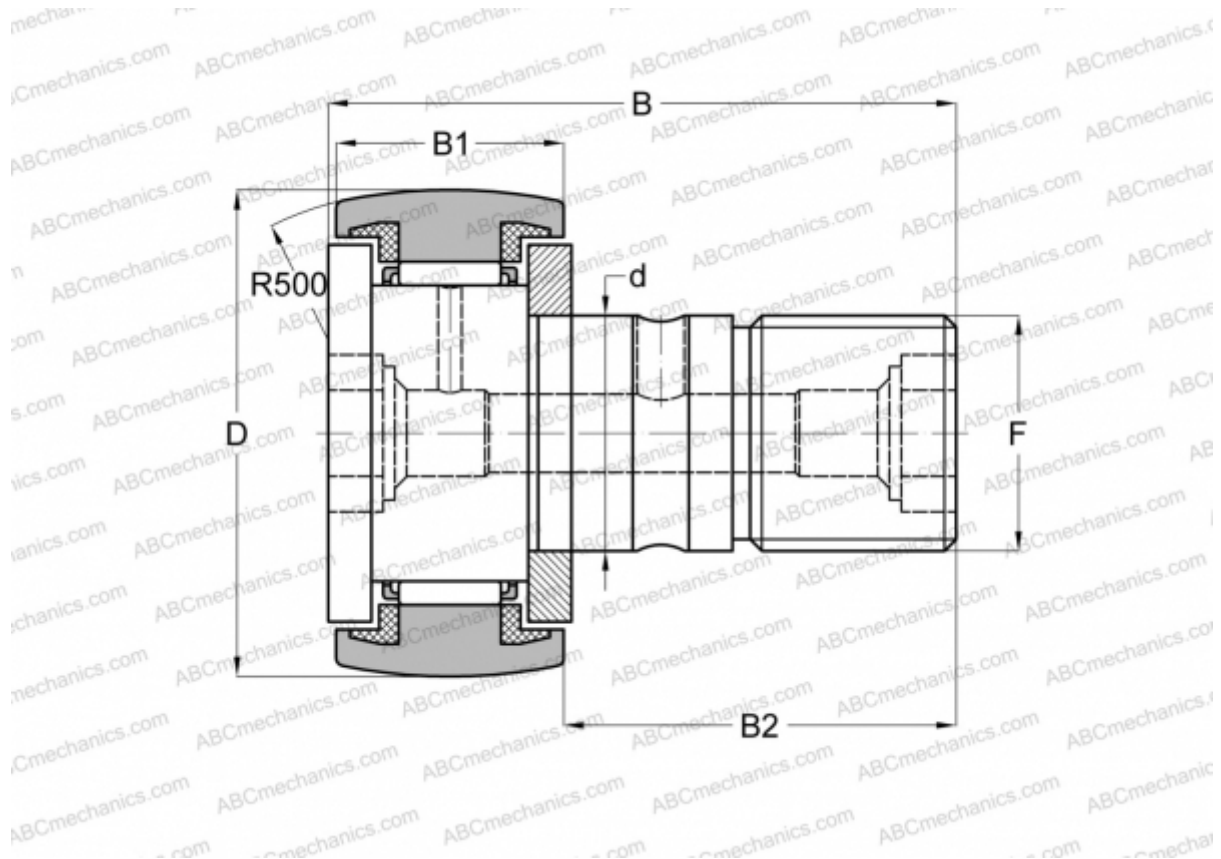

## CFKR 30 UUR ABC

Cam followers

TYPE: Roller bearings, Stud type track rollers, With axial guidance, sealing rings on both sides, double hex hole

### Technical specification

#### DIMENSIONS, MM

|    |         |
|----|---------|
| d  | 12,000  |
| D  | 30,000  |
| B  | 40,000  |
| B1 | 14,000  |
| B2 | 25,000  |
| F  | M12x1.5 |

**WEIGHT, KG** 0,091

**MANUFACTURER** [ABC](#)