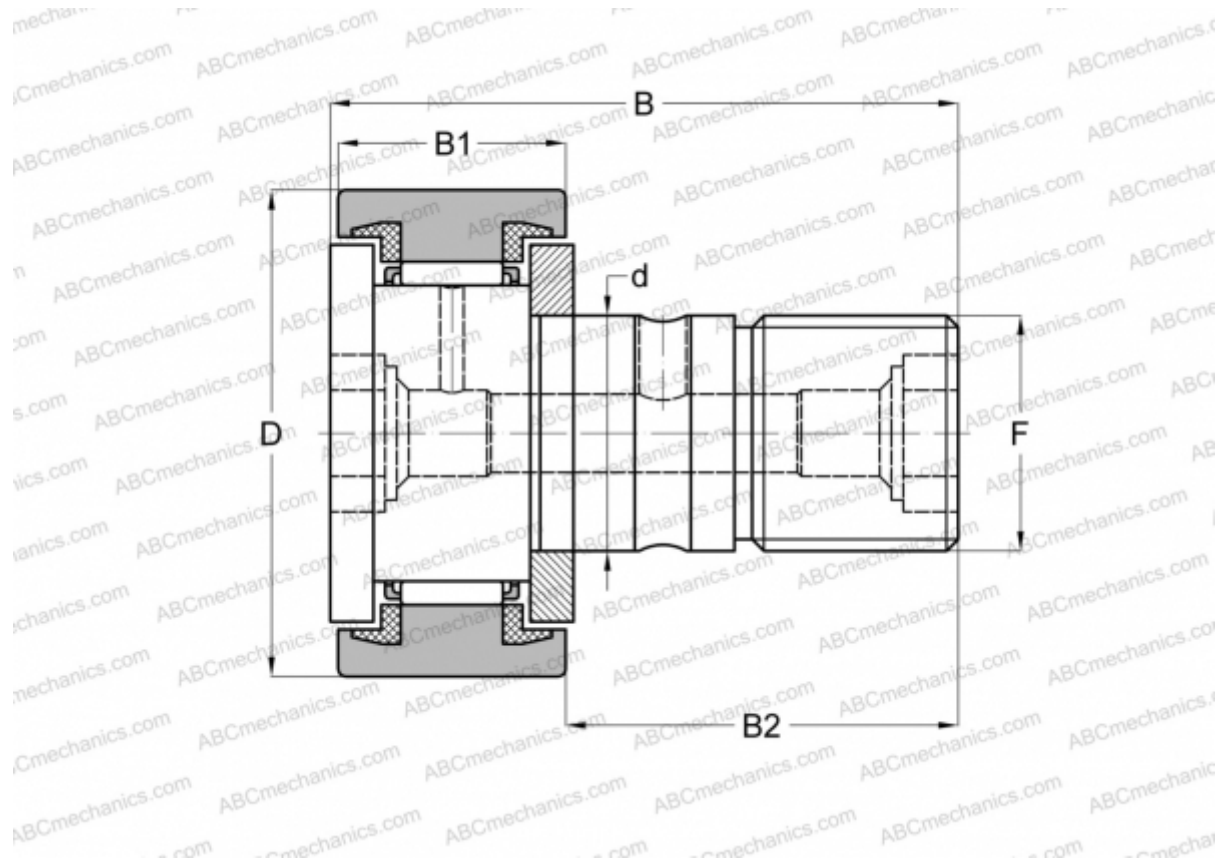

## CFKR 35 UU ABC

Cam followers

TYPE: Roller bearings, Stud type track rollers, With axial guidance, sealing rings on both sides, cylindrical outer ring, double hex hole

### Technical specification

#### DIMENSIONS, MM

d	16,000
D	35,000
B	52,000
B1	18,000
B2	32,500
F	M16x1.5

**WEIGHT, KG** 0,177

**MANUFACTURER** [ABC](#)