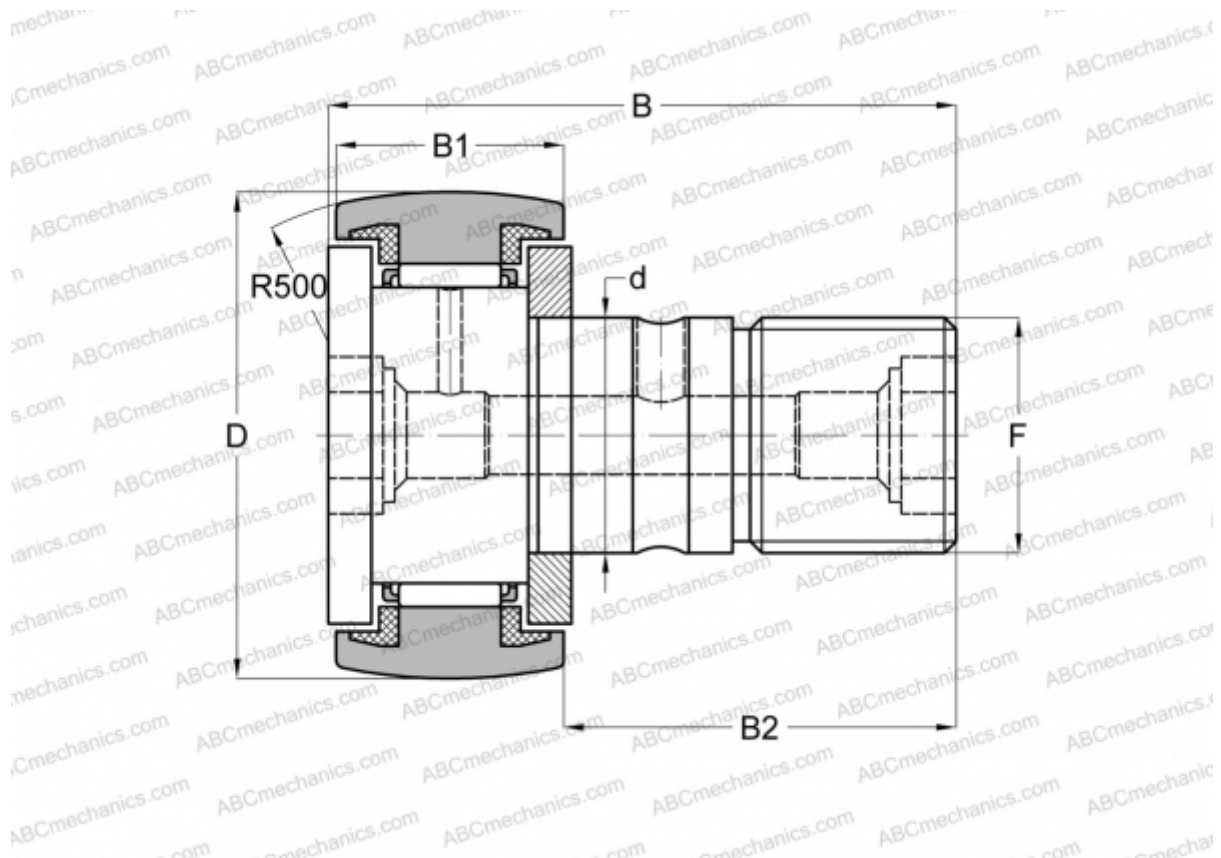

## CF 5 BUUR ABC

Cam followers

TYPE: Roller bearings, Stud type track rollers, With axial guidance, sealing rings on both sides, hex socket

### Technical specification

#### DIMENSIONS, MM

d	5,000
D	13,000
B	23,000
B1	9,000
B2	13,000
F	M5x0.8

**WEIGHT, KG** 0,010

**MANUFACTURER** [ABC](#)