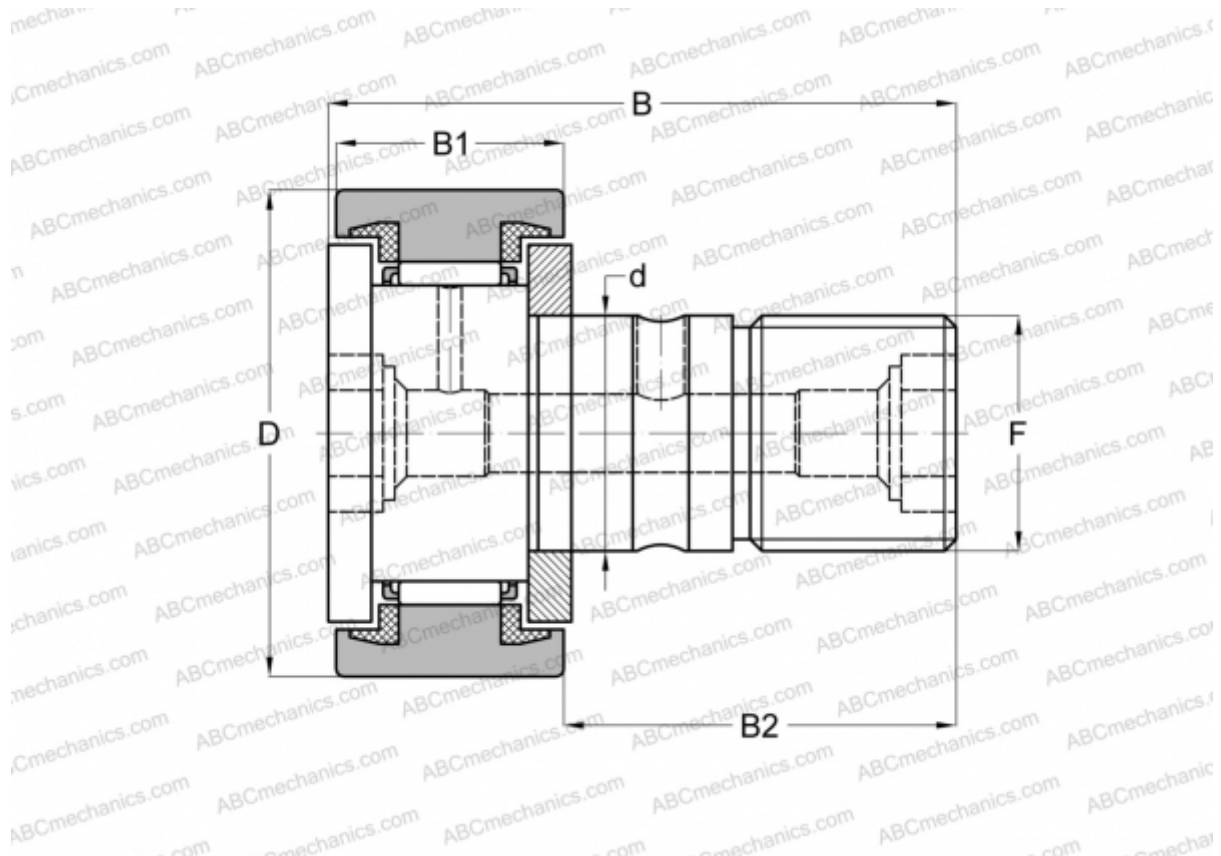

## CF 4 BUU ABC

Cam followers

TYPE: Roller bearings, Stud type track rollers, With axial guidance, sealing rings on both sides, cylindrical outer ring, hex socket

### Technical specification

#### DIMENSIONS, MM

d	4,000
D	12,000
B	20,000
B1	8,000
B2	11,000
F	M4x0.7

**WEIGHT, KG** 0,007

**MANUFACTURER** [ABC](#)