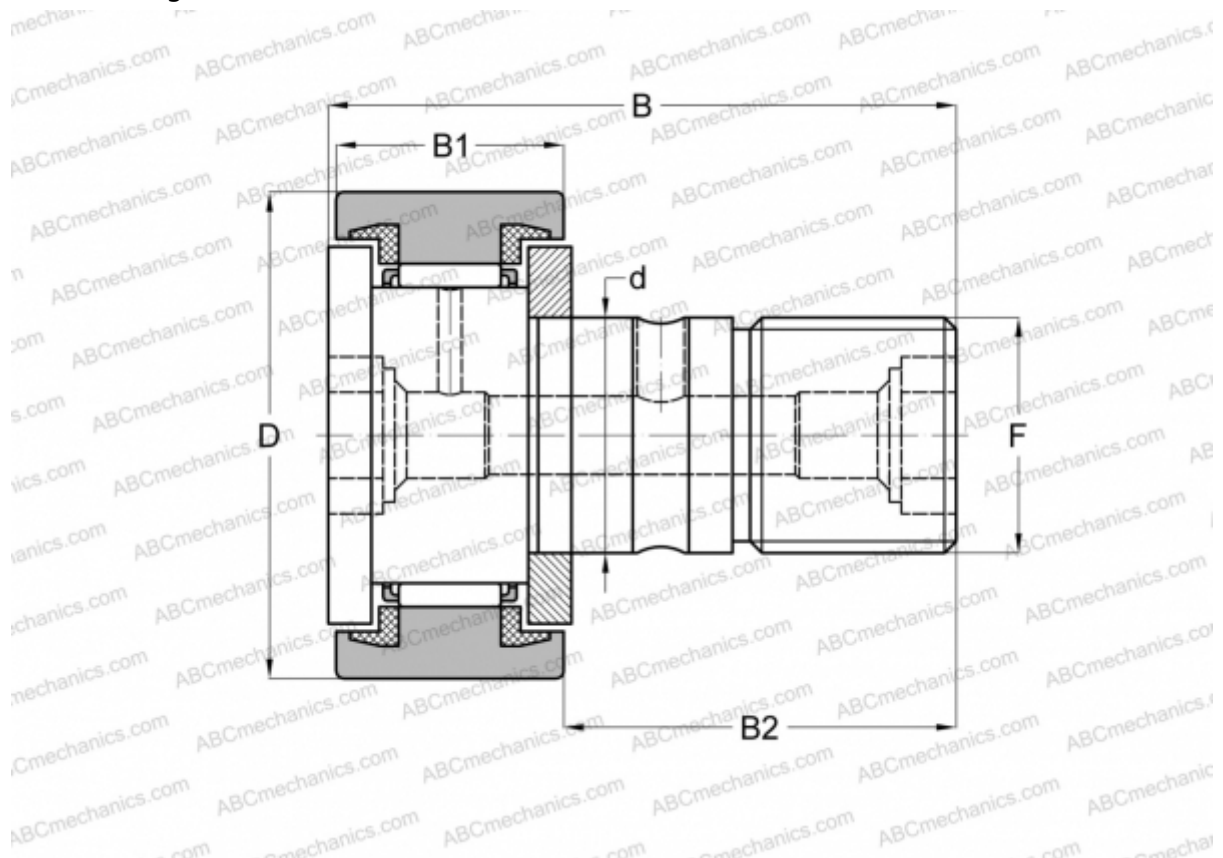

## CF 5 BUU ABC

Cam followers

TYPE: Roller bearings, Stud type track rollers, With axial guidance, sealing rings on both sides, cylindrical outer ring, hex socket

### Technical specification

#### DIMENSIONS, MM

d	5,000
D	13,000
B	23,000
B1	9,000
B2	13,000
F	M5x0.8

**WEIGHT, KG** 0,010

**MANUFACTURER** [ABC](#)