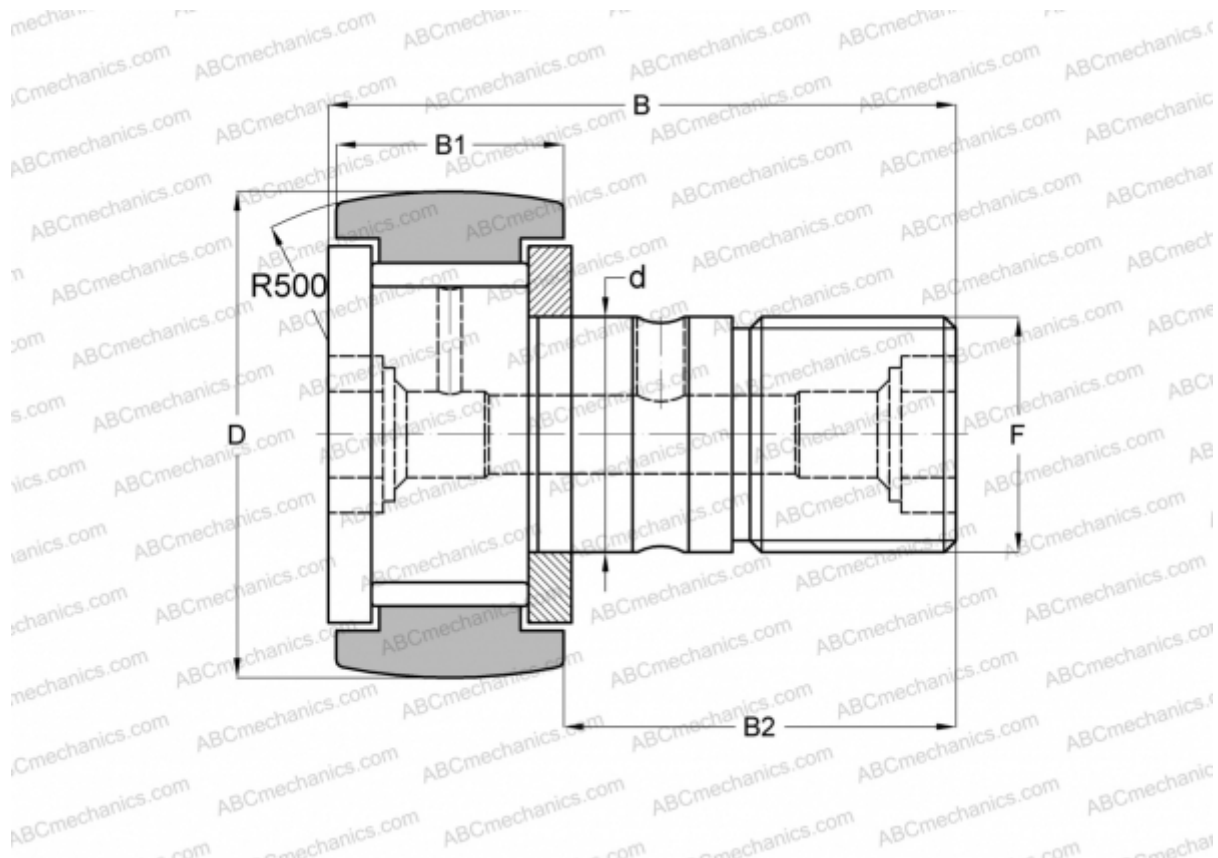

## CFKR 26 VR ABC

Cam followers

TYPE: Roller bearings, Stud type track rollers, With axial guidance, full complement bearing, gap seal on both side, double hex hole

### Technical specification

#### DIMENSIONS, MM

d	10,000
D	26,000
B	36,200
B1	12,000
B2	23,000
F	M10x1.0

**WEIGHT, KG** 0,059

**MANUFACTURER** [ABC](#)