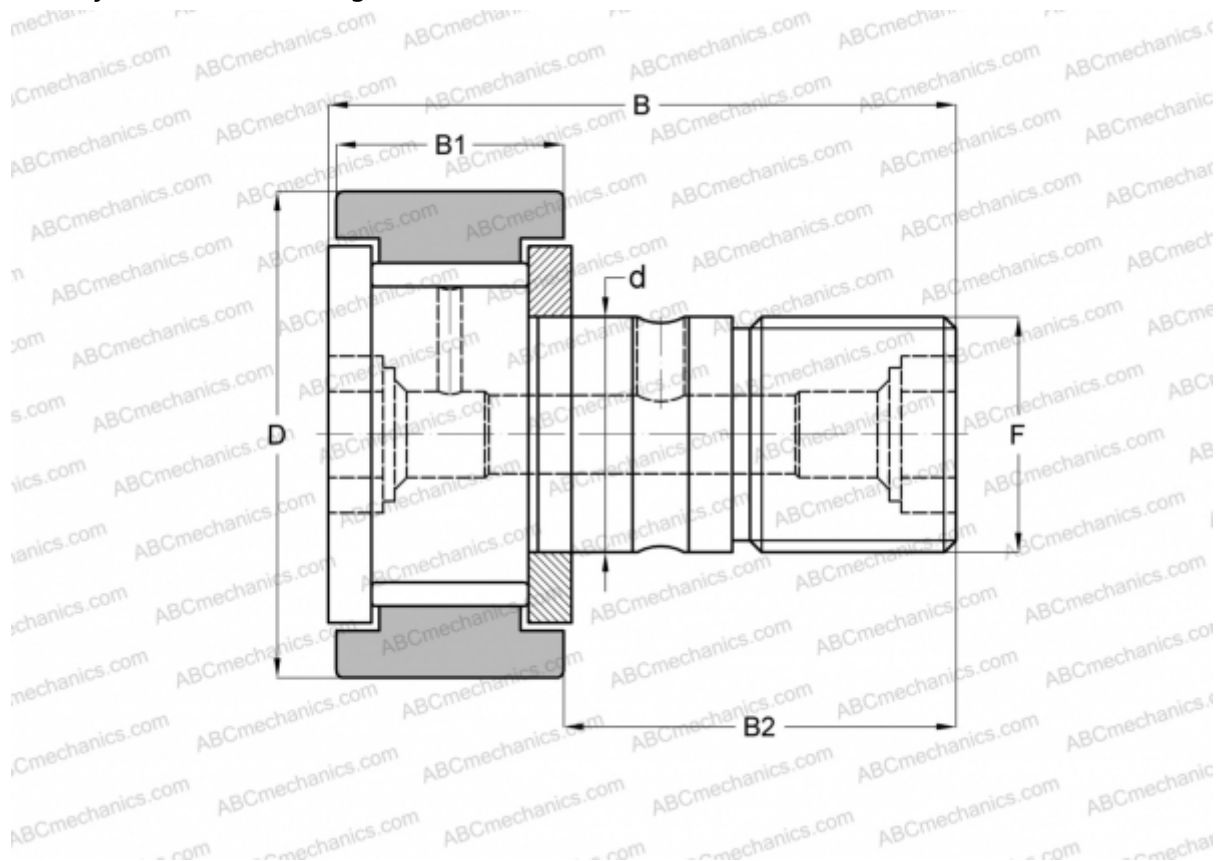

## CFKR 85 V ABC

Cam followers

TYPE: Roller bearings, Stud type track rollers, With axial guidance, full complement bearing, gap seal on both side, cylindrical outer ring, double hex hole

### Technical specification

#### DIMENSIONS, MM

d	30,000
D	85,000
B	100,000
B1	35,000
B2	63,000
F	M30x1.5

**WEIGHT, KG** 2,020

**MANUFACTURER** [ABC](#)