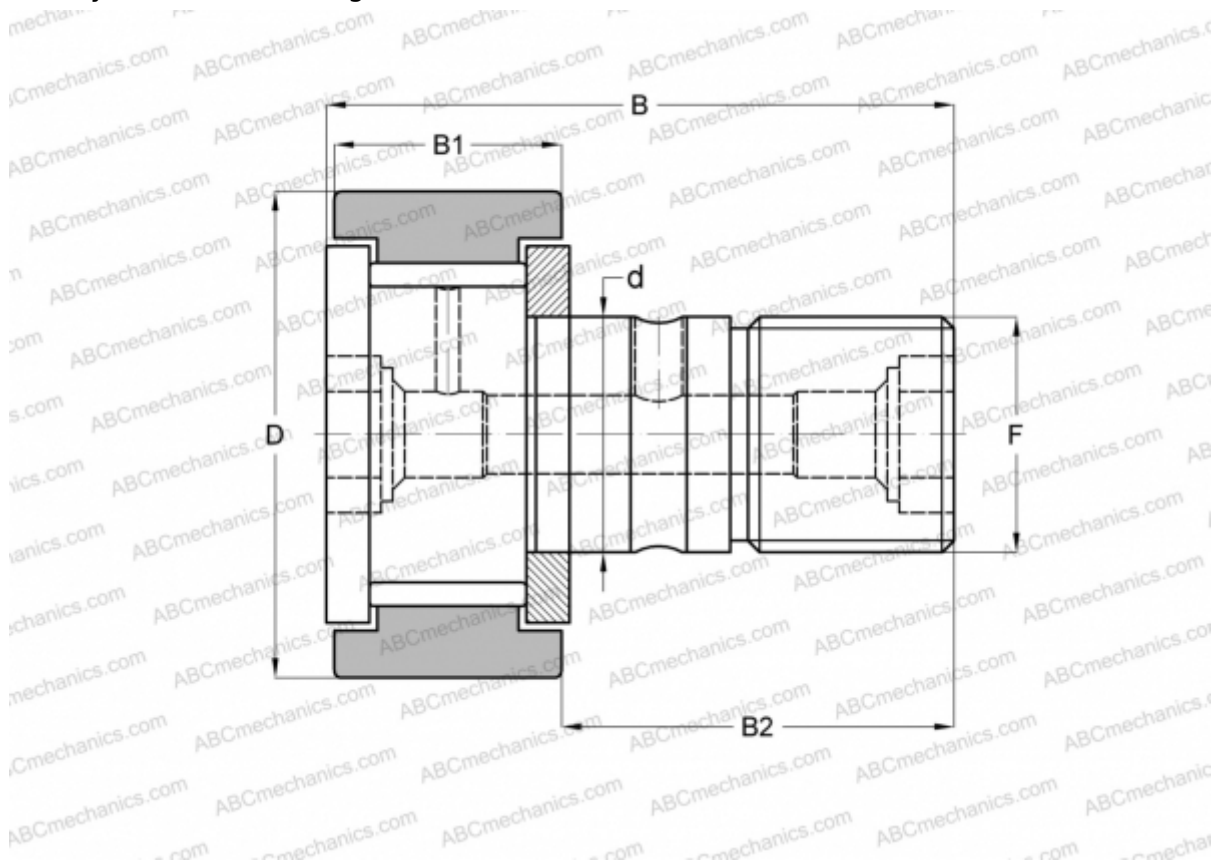

## CFKR 90 V ABC

Cam followers

TYPE: Roller bearings, Stud type track rollers, With axial guidance, full complement bearing, gap seal on both side, cylindrical outer ring, double hex hole

### Technical specification

#### DIMENSIONS, MM

d	30,000
D	90,000
B	100,000
B1	35,000
B2	63,000
F	M30x1.5

**WEIGHT, KG** 2,210

**MANUFACTURER** [ABC](#)