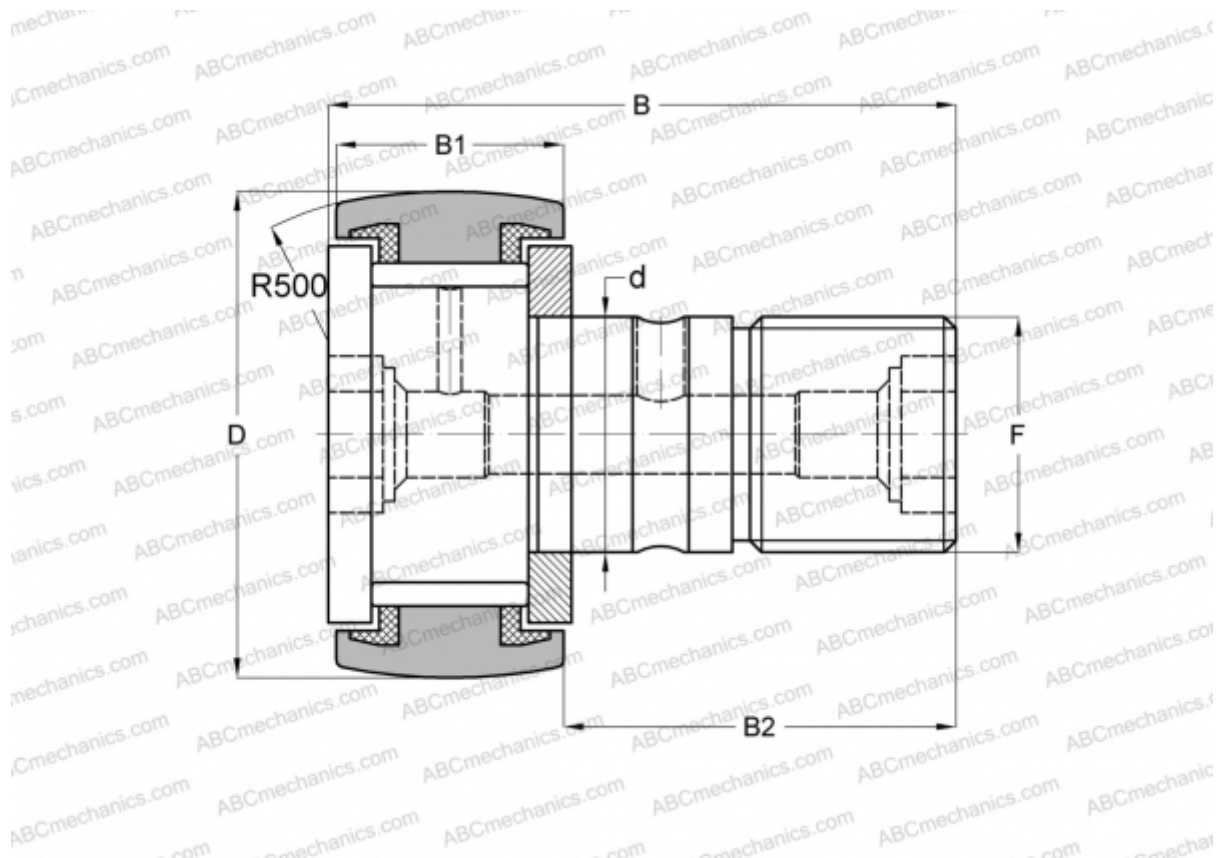

## KRV 16 PP ABC

Cam followers

TYPE: Roller bearings, Stud type track rollers, With axial guidance, full complement bearing, sealing rings on both sides

### Technical specification

#### DIMENSIONS, MM

d	6,000
D	16,000
B	28,000
B1	11,000
B2	16,000
F	M6x1

**MANUFACTURER** [ABC](#)