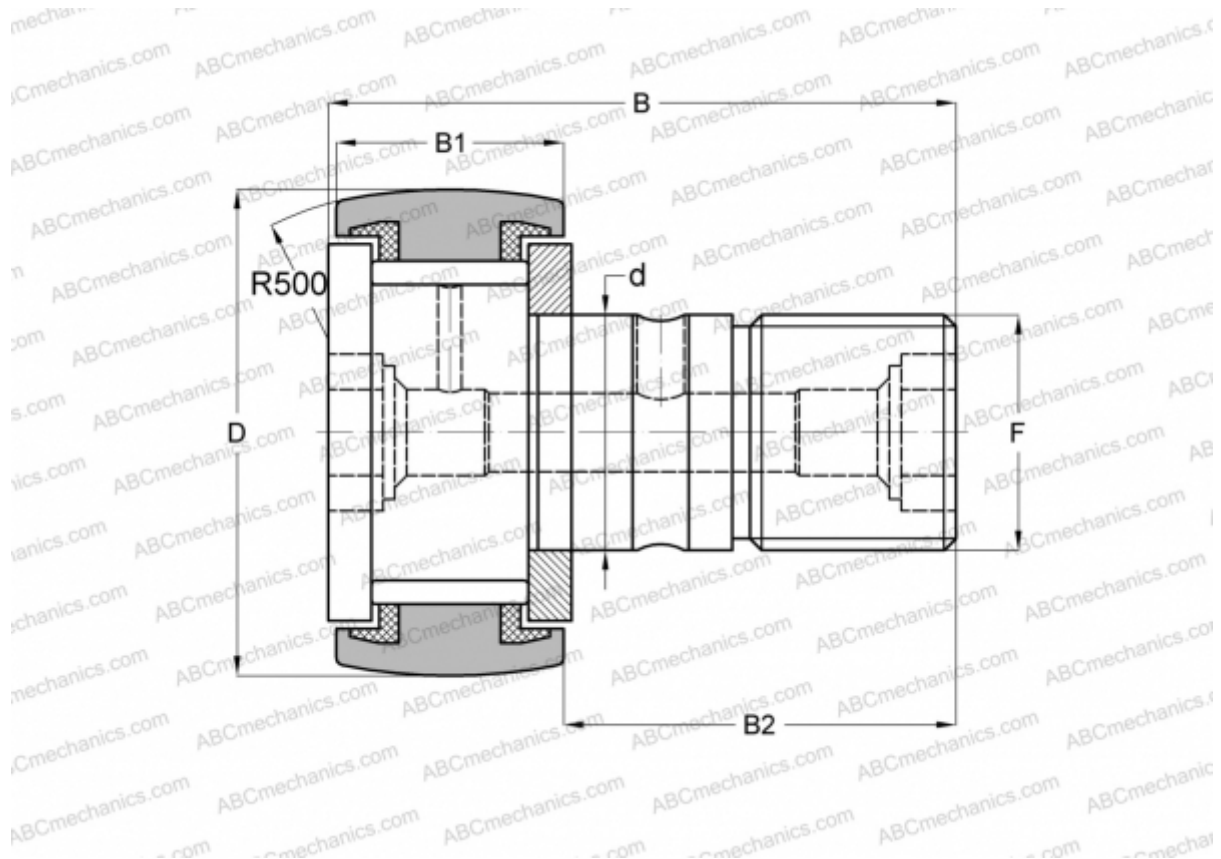

## CF 12 VUUR IKO

Cam followers

TYPE: Roller bearings, Stud type track rollers, With axial guidance, full complement bearing, sealing rings on both sides

### Technical specification

#### DIMENSIONS, MM

d	12,000
D	30,000
B	40,200
B1	14,000
B2	25,000
F	M12x1.5

**WEIGHT, KG** 0,097

**MANUFACTURER** [IKO](#)