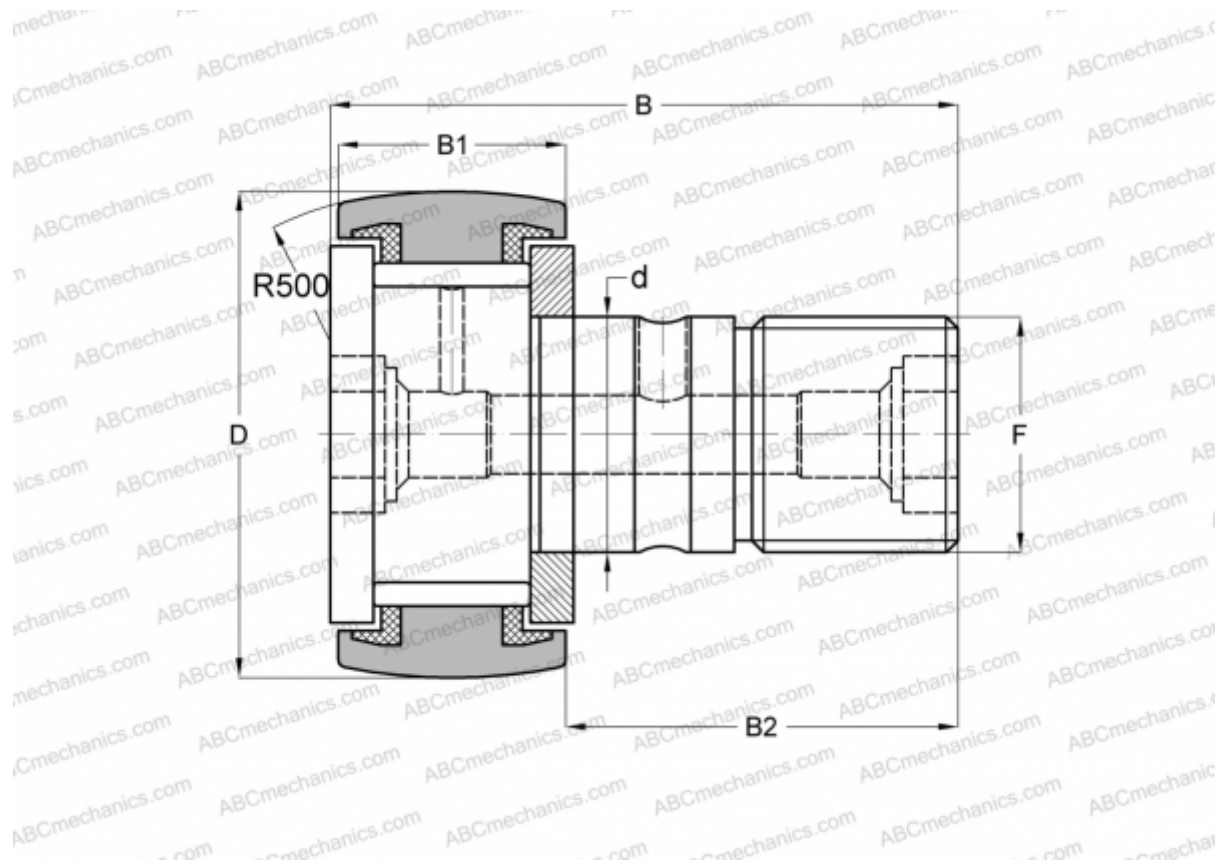

## CF 12-1 VUUR IKO

Cam followers

TYPE: Roller bearings, Stud type track rollers, With axial guidance, full complement bearing, sealing rings on both sides

### Technical specification

#### DIMENSIONS, MM

d	12,000
D	32,000
B	40,200
B1	14,000
B2	25,000
F	M12x1.5

**WEIGHT, KG** 0,107

**MANUFACTURER** [IKO](#)