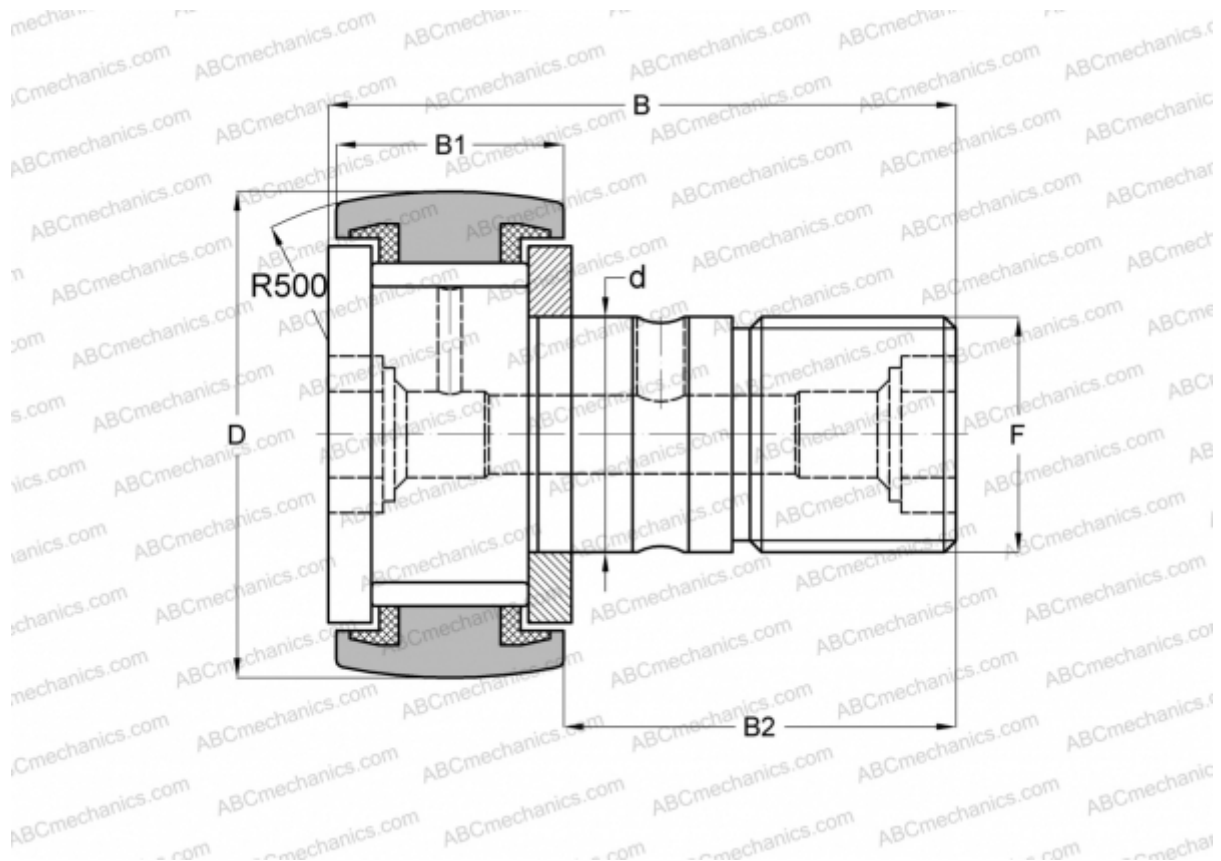

## KRV 35 PP ABC

Cam followers

TYPE: Roller bearings, Stud type track rollers, With axial guidance, full complement bearing, sealing rings on both sides

### Technical specification

#### DIMENSIONS, MM

d	16,000
D	35,000
B	52,000
B1	18,000
B2	32,500
F	M16x1.5

**WEIGHT, KG** 0,177

**MANUFACTURER** [ABC](#)