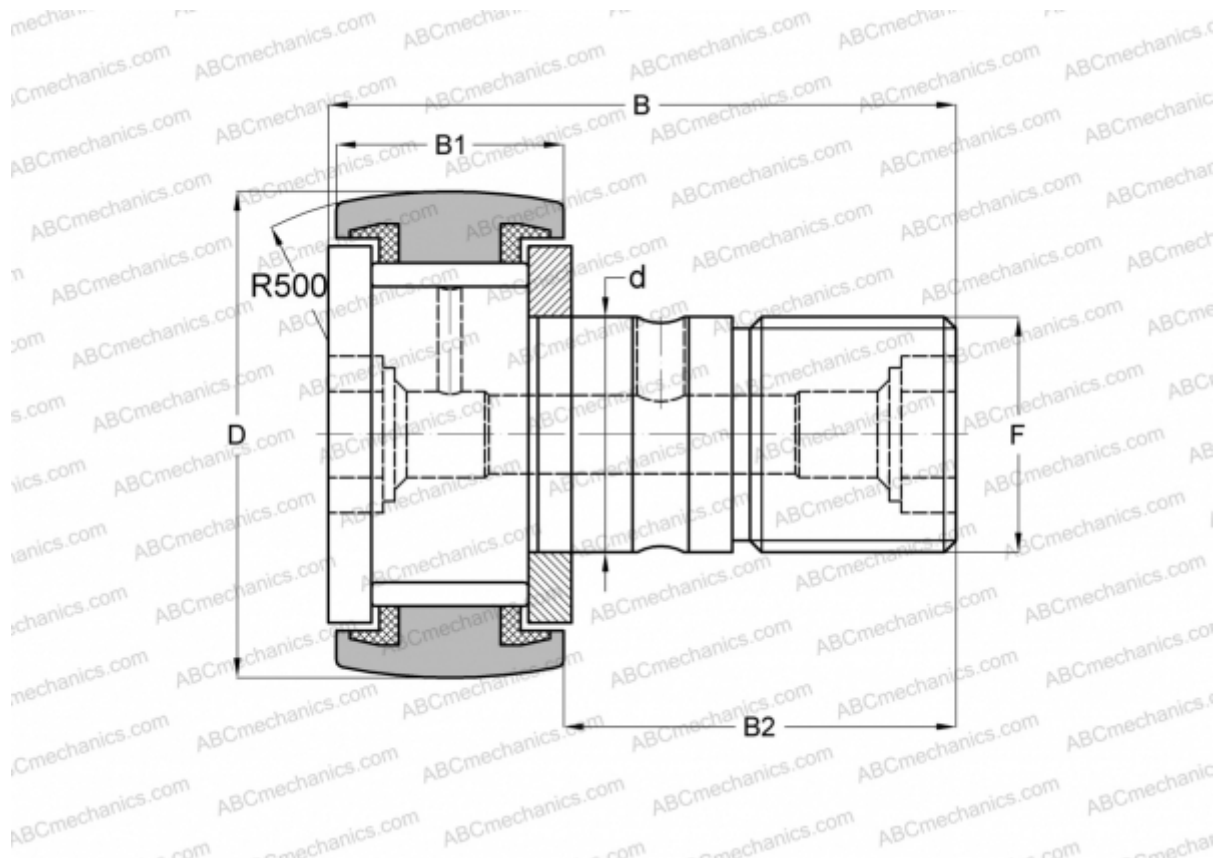

## CFKR 22 VUUR ABC

Cam followers

TYPE: Roller bearings, Stud type track rollers, With axial guidance, full complement bearing, sealing rings on both sides, double hex hole

### Technical specification

#### DIMENSIONS, MM

d	10,000
D	22,000
B	36,000
B1	12,000
B2	23,000
F	M10x1

**WEIGHT, KG** 0,050

**MANUFACTURER** [ABC](#)