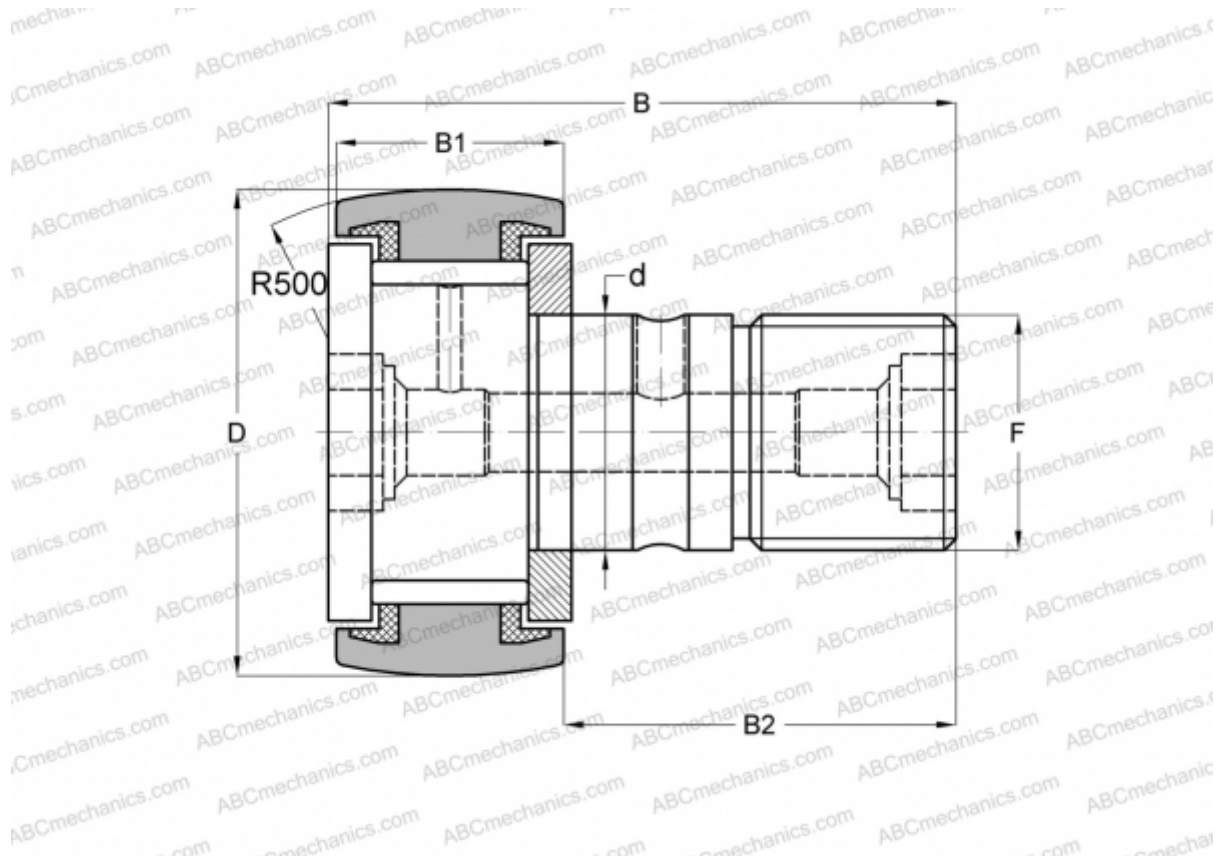

CFKR 26 VUUR ABC

Cam followers

TYPE: Roller bearings, Stud type track rollers, With axial guidance, full complement bearing, sealing rings on both sides, double hex hole

Technical specification

DIMENSIONS, MM

d	10,000
D	26,000
B	36,000
B1	12,000
B2	23,000
F	M10x1

WEIGHT, KG 0,059

MANUFACTURER [ABC](#)

INTERCHANGE

IKO [CFKR 26 VUUR](#)