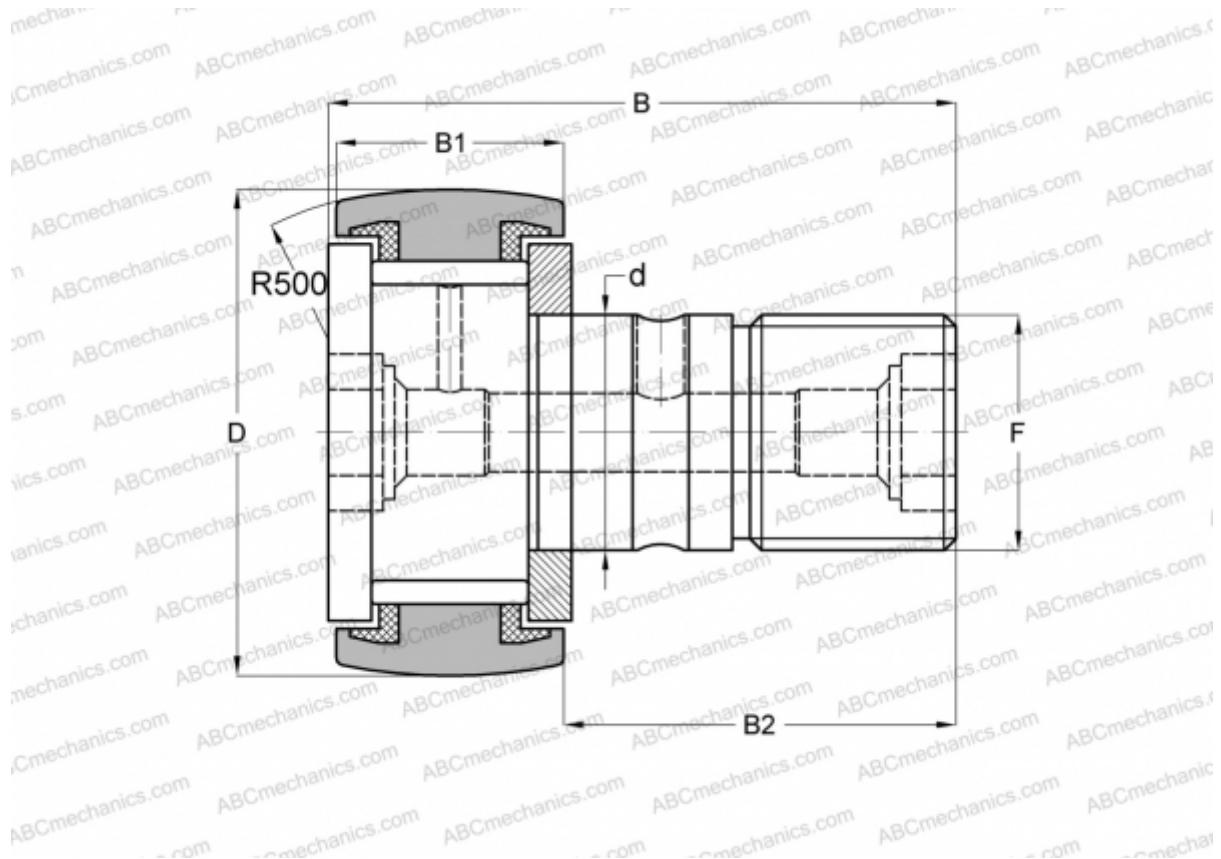

## CFKR 35 VUUR IKO

Cam followers

TYPE: Roller bearings, Stud type track rollers, With axial guidance, full complement bearing, sealing rings on both sides, double hex hole

### Technical specification

#### DIMENSIONS, MM

d	16,000
D	35,000
B	52,100
B1	18,000
B2	32,500
F	M16x1.5

**WEIGHT, KG** 0,168

**MANUFACTURER** [IKO](#)