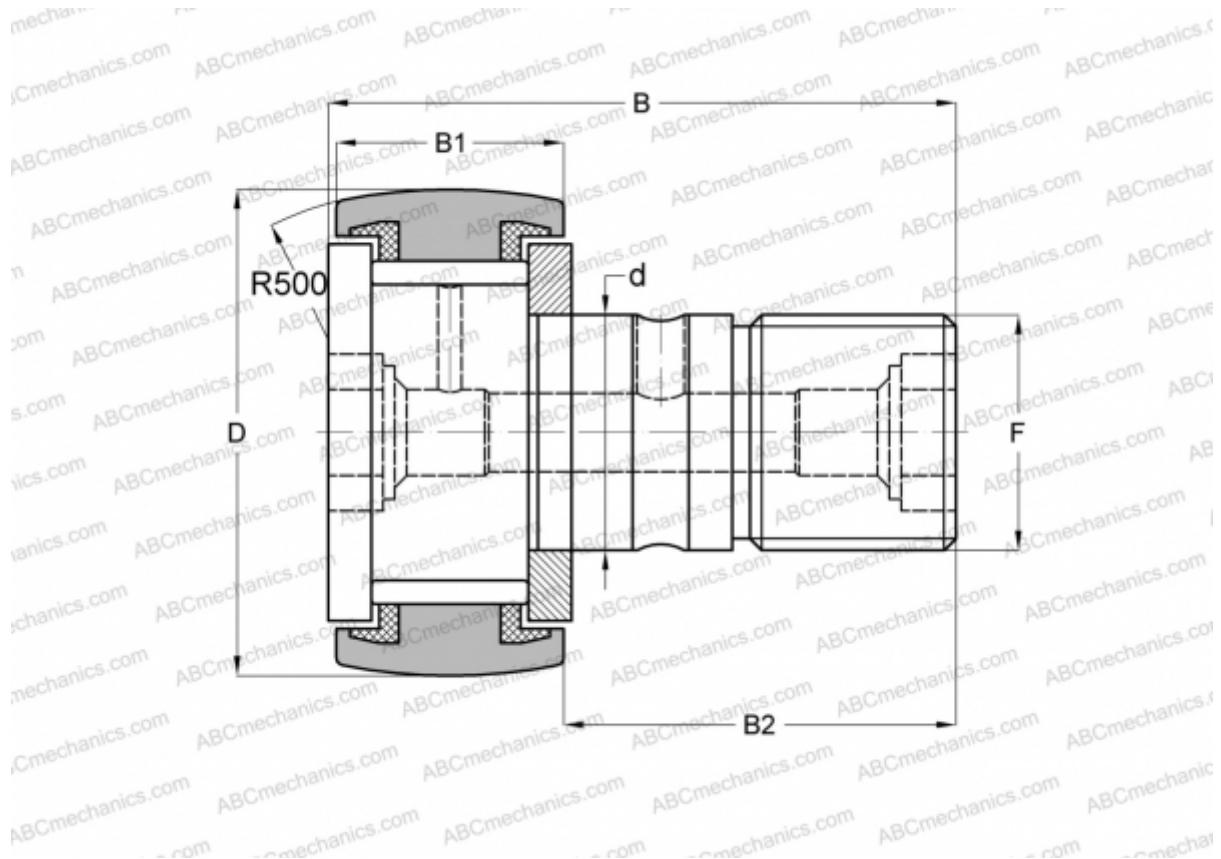

## CF 24-1 VUUR-AB THK

Cam followers

TYPE: Roller bearings, Stud type track rollers, With axial guidance, full complement bearing, sealing rings on both sides, double hex hole

### Technical specification

#### DIMENSIONS, MM

d	24,000
D	72,000
B	80,000
B1	29,000
B2	49,500
F	M24x1.5

**WEIGHT, KG** 1,038

**MANUFACTURER** [THK](#)