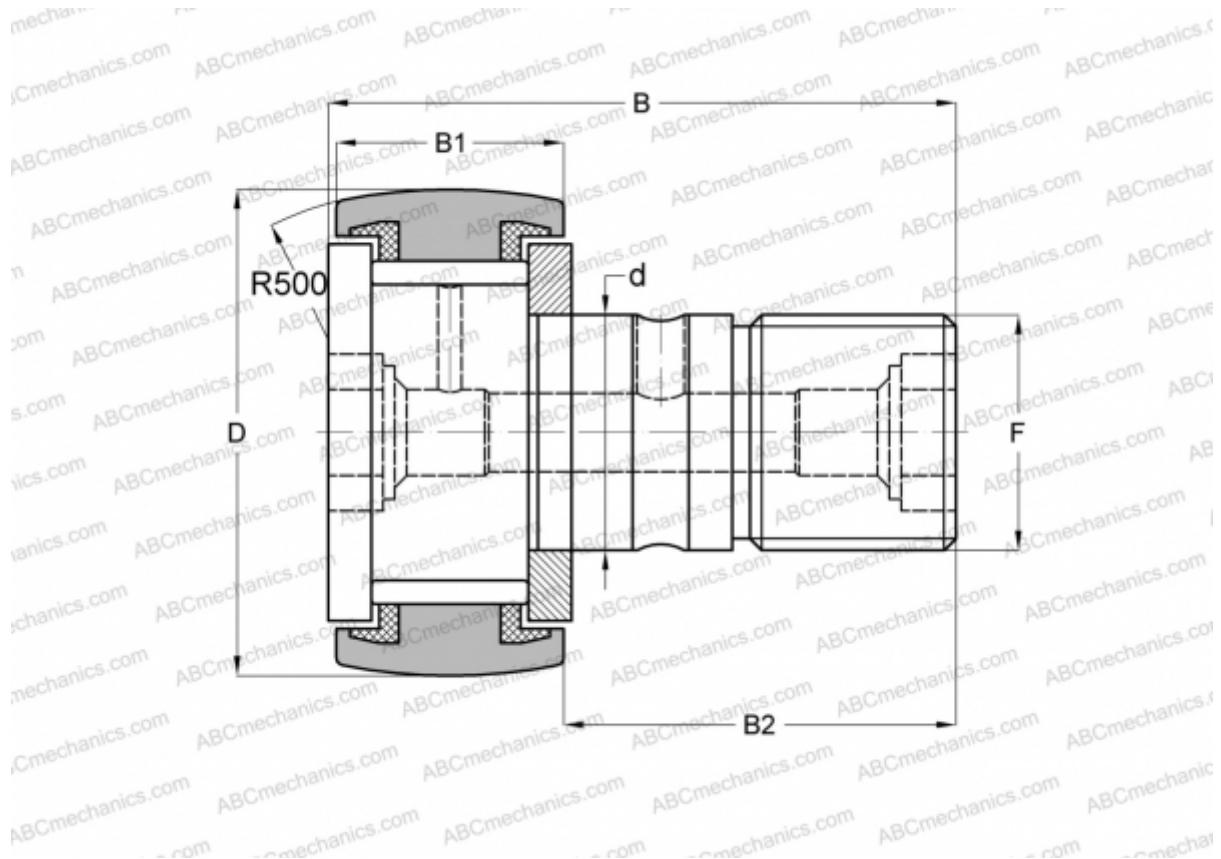

## CF 30 VUUR-AB JNS

Cam followers

TYPE: Roller bearings, Stud type track rollers, With axial guidance, full complement bearing, sealing rings on both sides, double hex hole

### Technical specification

#### DIMENSIONS, MM

|    |         |
|----|---------|
| d  | 30,000  |
| D  | 80,000  |
| B  | 100,000 |
| B1 | 35,000  |
| B2 | 63,000  |
| F  | M30x1.5 |

**WEIGHT, KG** 1,665

**MANUFACTURER** [JNS](#)