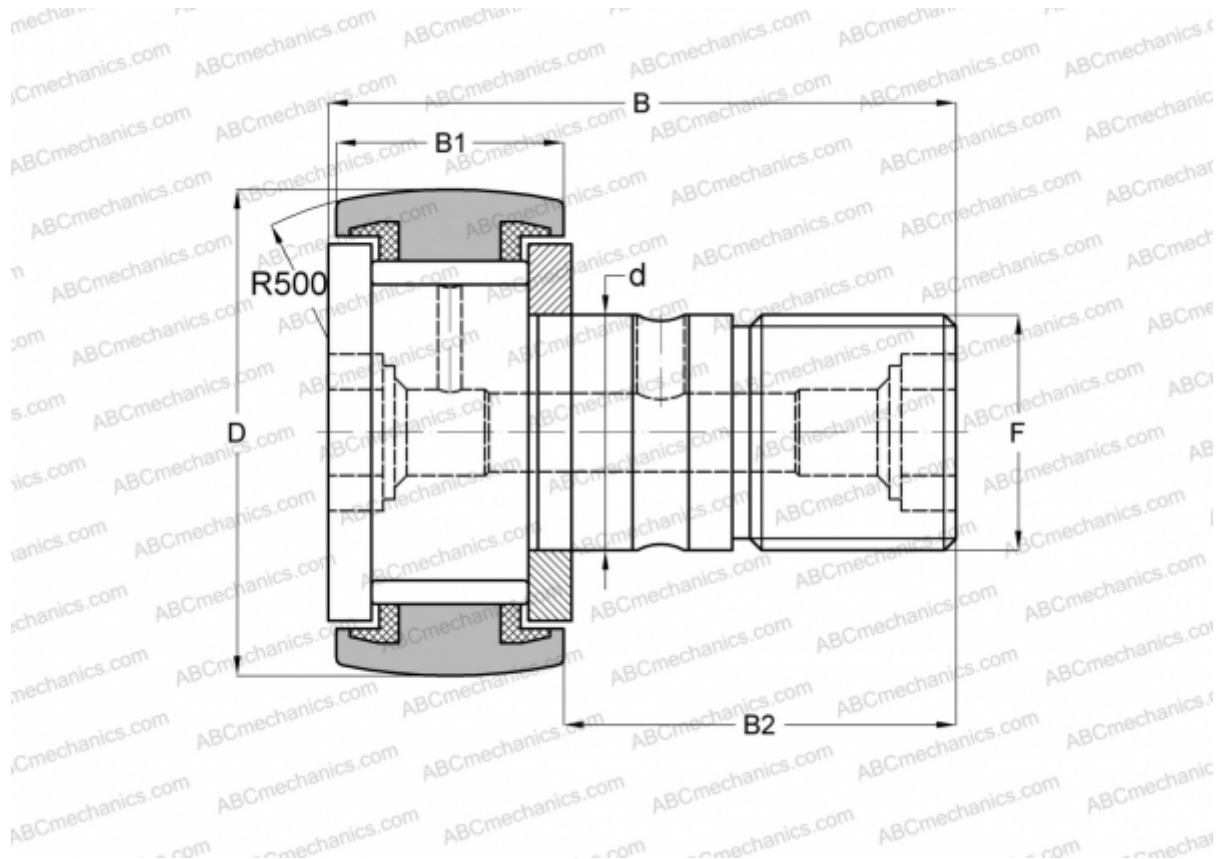

## CF 30-1 VUUR-AB JNS

Cam followers

TYPE: Roller bearings, Stud type track rollers, With axial guidance, full complement bearing, sealing rings on both sides, double hex hole

### Technical specification

#### DIMENSIONS, MM

d	30,000
D	85,000
B	100,000
B1	35,000
B2	63,000
F	M30x1.5

**WEIGHT, KG** 2,020

**MANUFACTURER** [JNS](#)