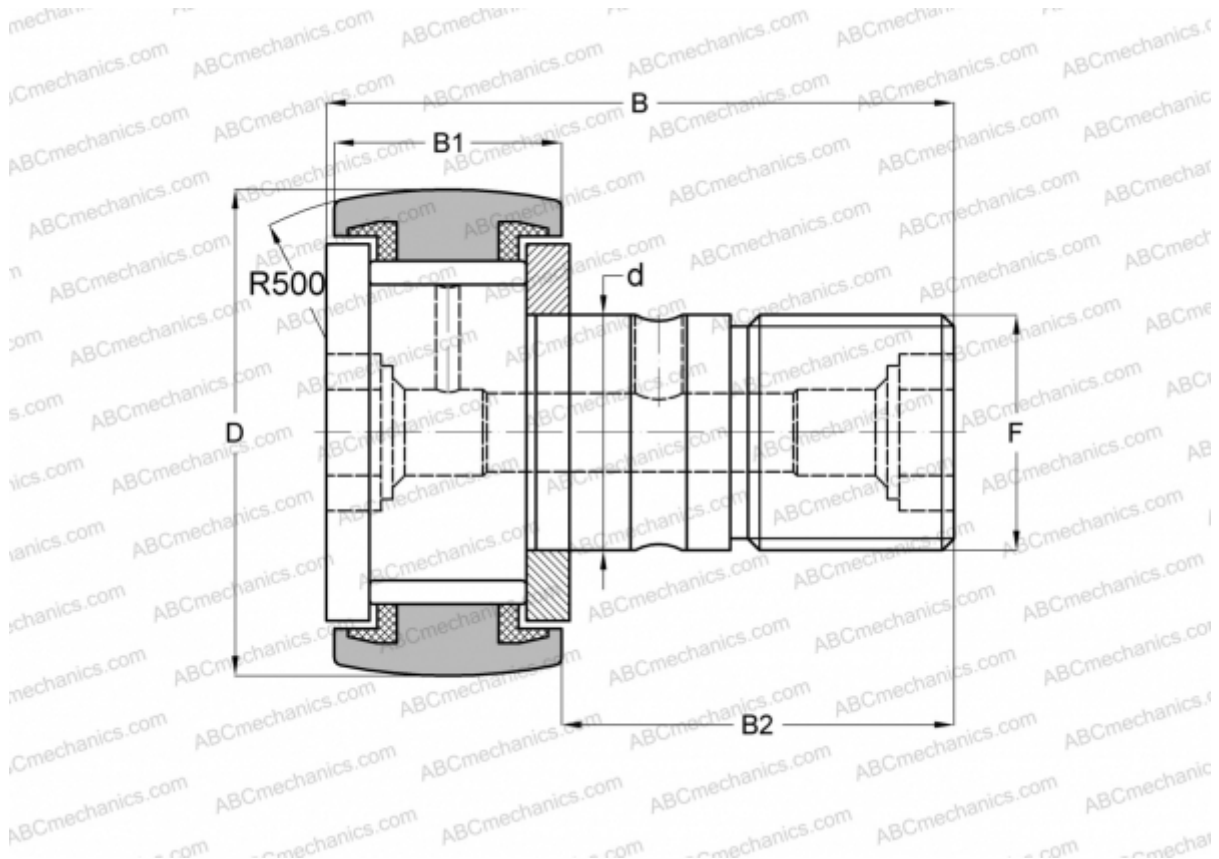

## CF 30-2 VUUR-AB JNS

Cam followers

TYPE: Roller bearings, Stud type track rollers, With axial guidance, full complement bearing, sealing rings on both sides, double hex hole

### Technical specification

#### DIMENSIONS, MM

d	30,000
D	90,000
B	100,000
B1	35,000
B2	63,000
F	M30x1.5

**WEIGHT, KG** 2,032

**MANUFACTURER** [JNS](#)