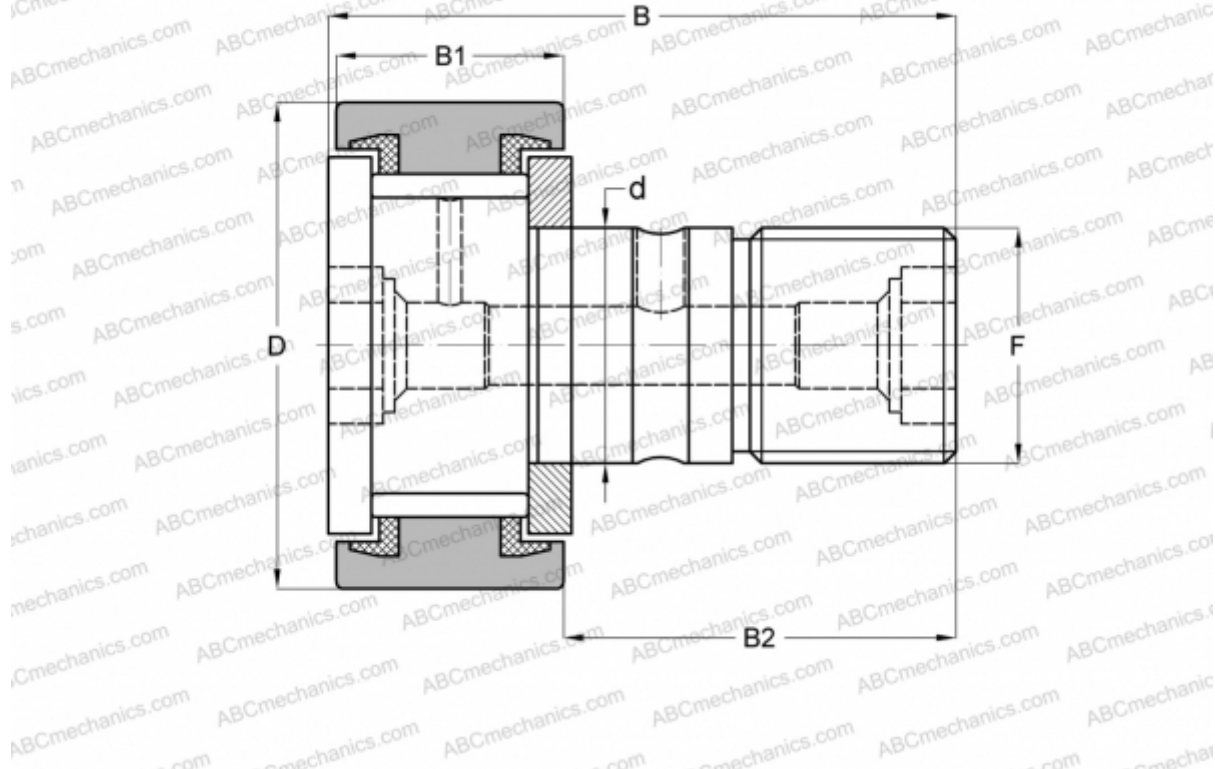

## CFKR 22 VUU ABC

Cam followers

TYPE: Roller bearings, Stud type track rollers, With axial guidance, full complement bearing, sealing rings on both sides, cylindrical outer ring, double hex hole

### Technical specification

#### DIMENSIONS, MM

d	10,000
D	22,000
B	36,000
B1	12,000
B2	23,000
F	M10x1

**WEIGHT, KG** 0,050

**MANUFACTURER** [ABC](#)