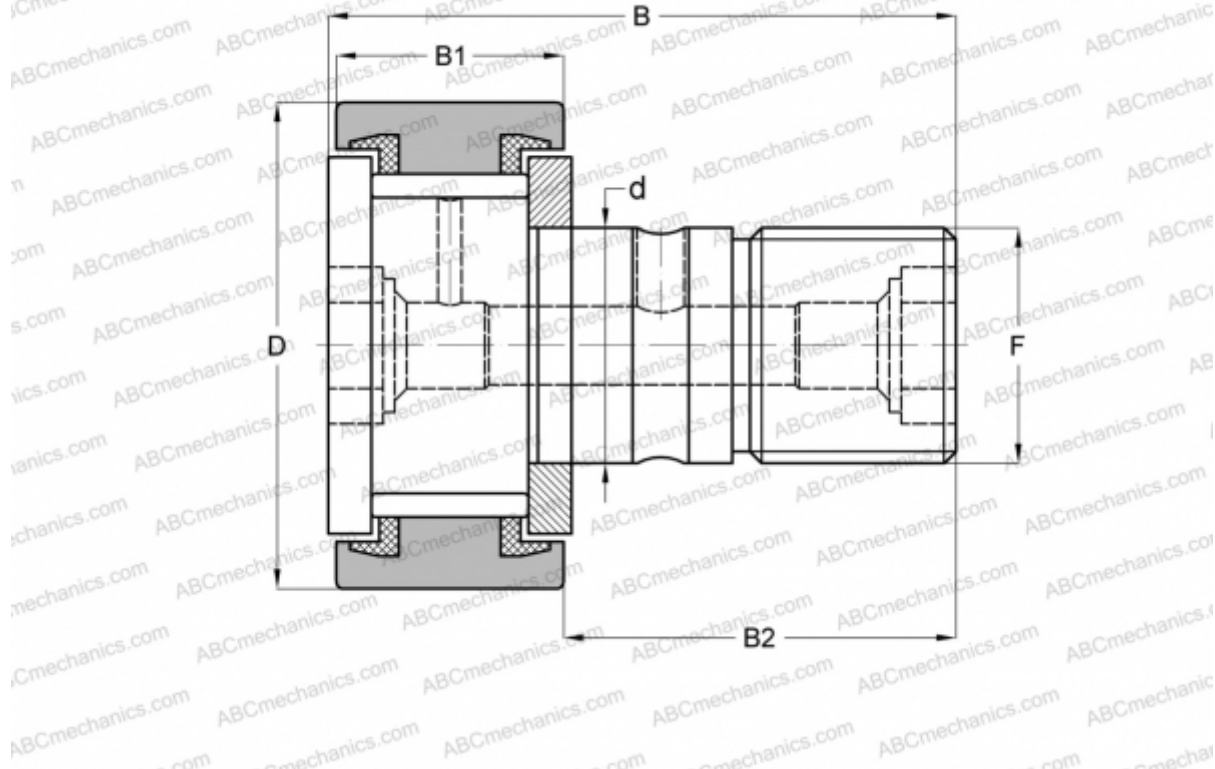

CFKR 26 VUU ABC

Cam followers

TYPE: Roller bearings, Stud type track rollers, With axial guidance, full complement bearing, sealing rings on both sides, cylindrical outer ring, double hex hole

Technical specification

DIMENSIONS, MM

d	10,000
D	26,000
B	36,000
B1	12,000
B2	23,000
F	M10x1

WEIGHT, KG 0,059

MANUFACTURER [ABC](#)

INTERCHANGE

IKO [CFKR 26 VUU](#)