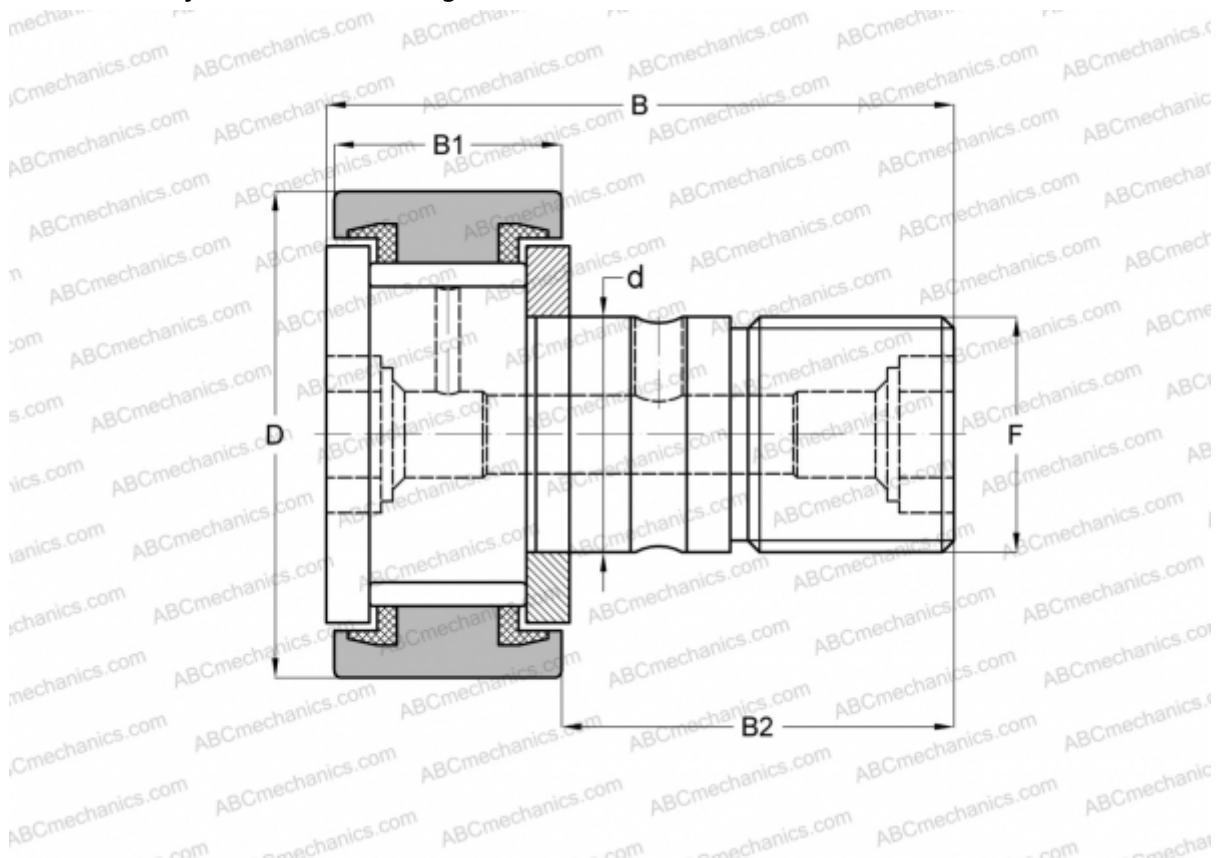

CFKR 30 VUU ABC

Cam followers

TYPE: Roller bearings, Stud type track rollers, With axial guidance, full complement bearing, sealing rings on both sides, cylindrical outer ring, double hex hole

Technical specification

DIMENSIONS, MM

d	12,000
D	30,000
B	40,000
B1	14,000
B2	25,000
F	M12x1.5

WEIGHT, KG 0,091

MANUFACTURER [ABC](#)

INTERCHANGE

IKO	CFKR 30 VUU
JNS	CF 12 VUU-AB
THK	CF 12 VUU-AB