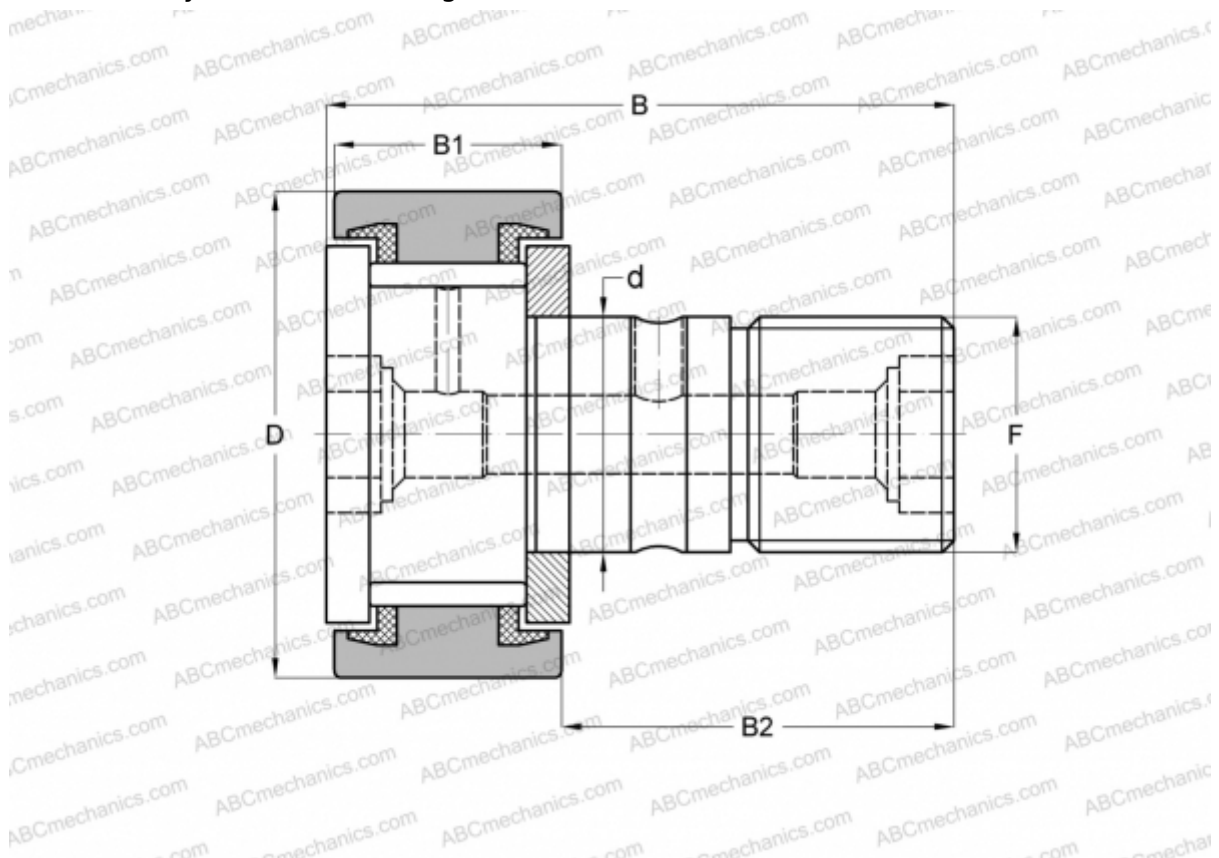

## CFKR 47 VUU IKO

Cam followers

TYPE: Roller bearings, Stud type track rollers, With axial guidance, full complement bearing, sealing rings on both sides, cylindrical outer ring, double hex hole

### Technical specification

#### DIMENSIONS, MM

d	20,000
D	47,000
B	66,100
B1	24,000
B2	40,500
F	M20x1.5

**WEIGHT, KG** 0,383

**MANUFACTURER** [IKO](#)