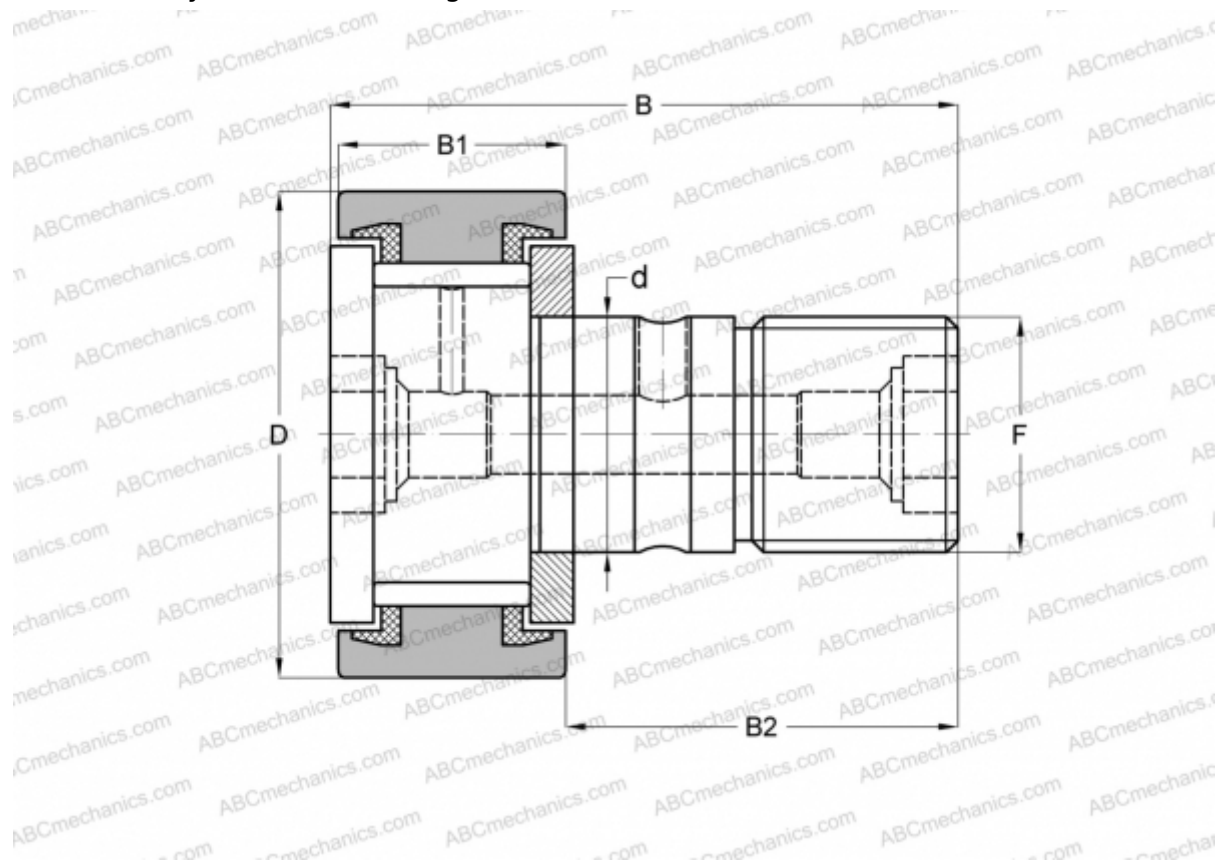

## CF 20 VUU-AB JNS

Cam followers

TYPE: Roller bearings, Stud type track rollers, With axial guidance, full complement bearing, sealing rings on both sides, cylindrical outer ring, double hex hole

### Technical specification

#### DIMENSIONS, MM

d	20,000
D	52,000
B	66,000
B1	24,000
B2	40,500
F	M20x1.5

**WEIGHT, KG** 0,473

**MANUFACTURER** [JNS](#)