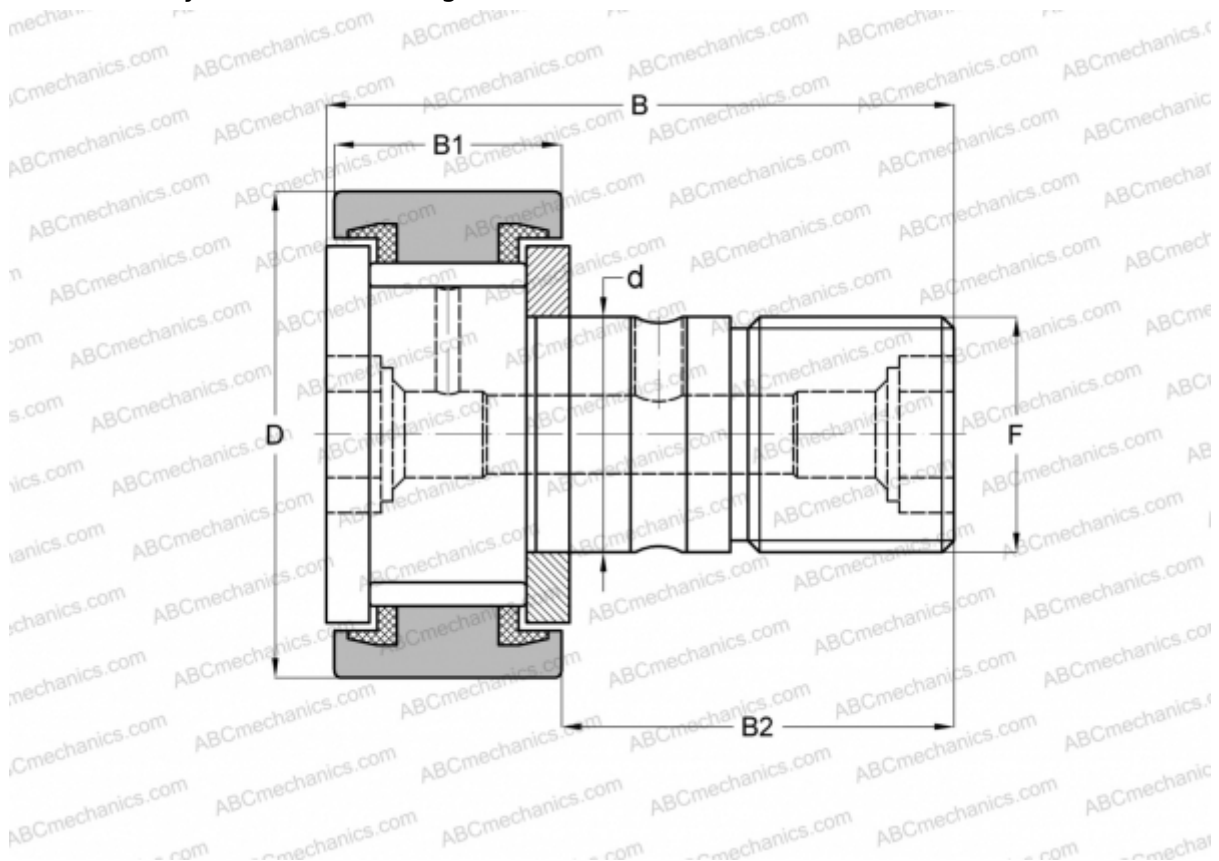

## CF 24 VUU-AB THK

Cam followers

TYPE: Roller bearings, Stud type track rollers, With axial guidance, full complement bearing, sealing rings on both sides, cylindrical outer ring, double hex hole

### Technical specification

#### DIMENSIONS, MM

d	24,000
D	62,000
B	80,000
B1	29,000
B2	49,500
F	M24x1.5

**WEIGHT, KG** 0,798

**MANUFACTURER** [THK](#)