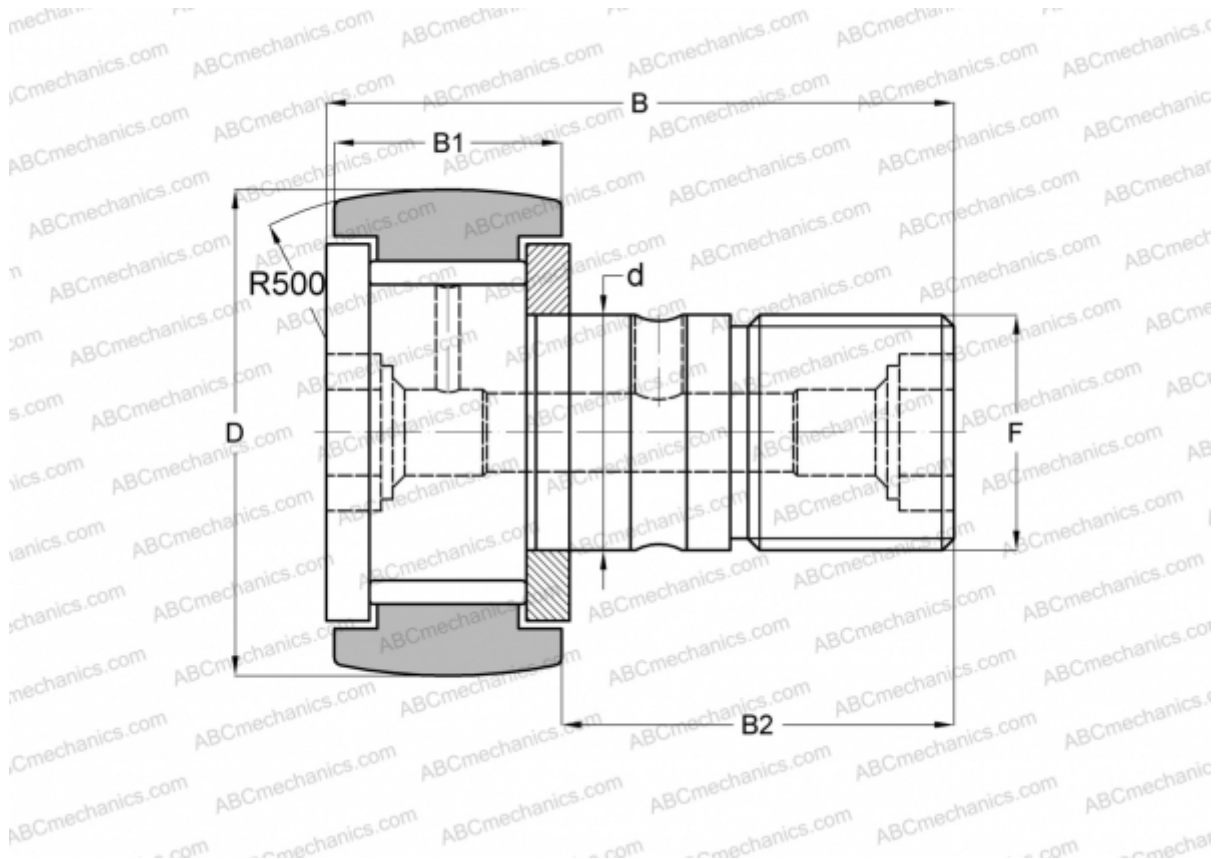

## CF 6 VBR ABC

Cam followers

TYPE: Roller bearings, Stud type track rollers, With axial guidance, full complement bearing, gap seal on both side, hex socket

### Technical specification

#### DIMENSIONS, MM

d	6,000
D	16,000
B	28,200
B1	11,000
B2	16,000
F	M6x1

**WEIGHT, KG** 0,019

**MANUFACTURER** [ABC](#)