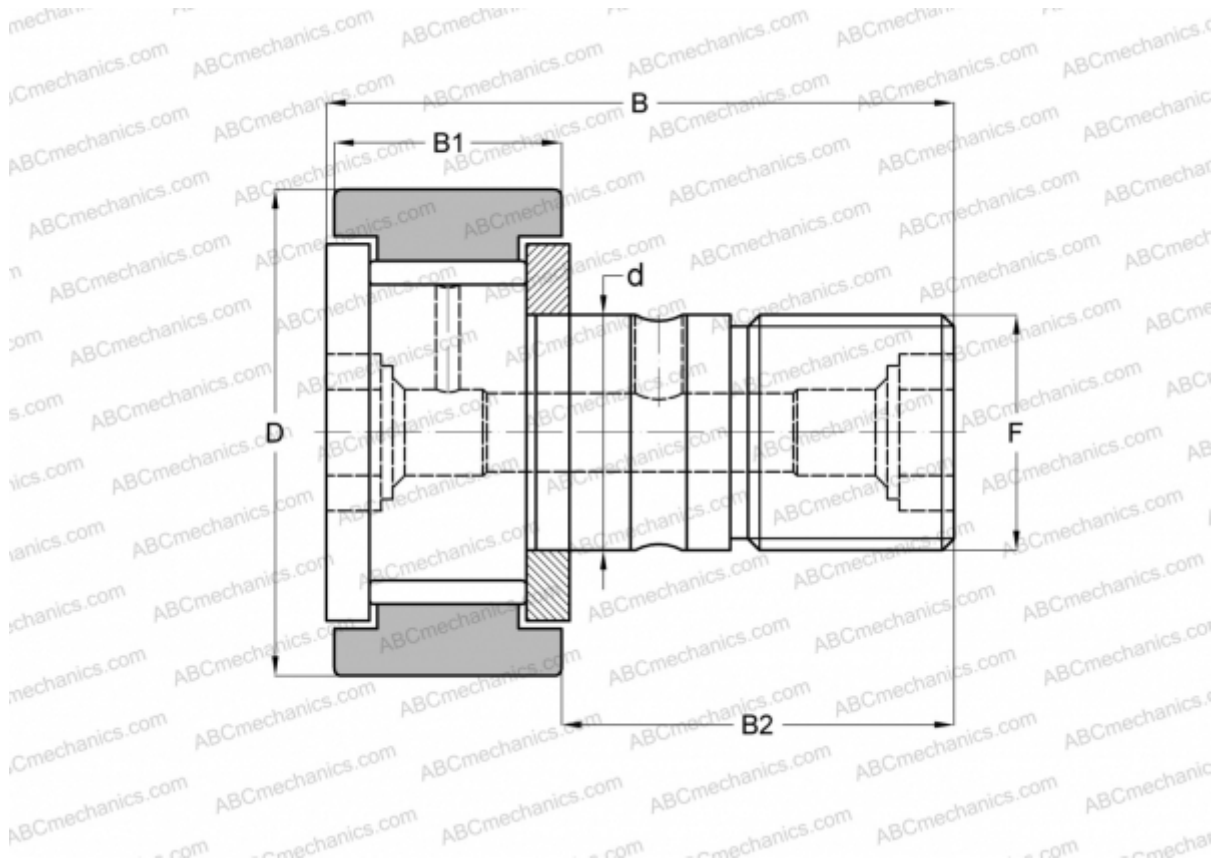

## KRV 19 XSK INA

Cam followers

TYPE: Roller bearings, Stud type track rollers, With axial guidance, full complement bearing, gap seal on both side, cylindrical outer ring, hex socket

### Technical specification

#### DIMENSIONS, MM

d	8,000
D	19,000
B	32,200
B1	11,000
B2	20,000
F	M8x1.25

**WEIGHT, KG** 0,029

**MANUFACTURER** [INA](#)