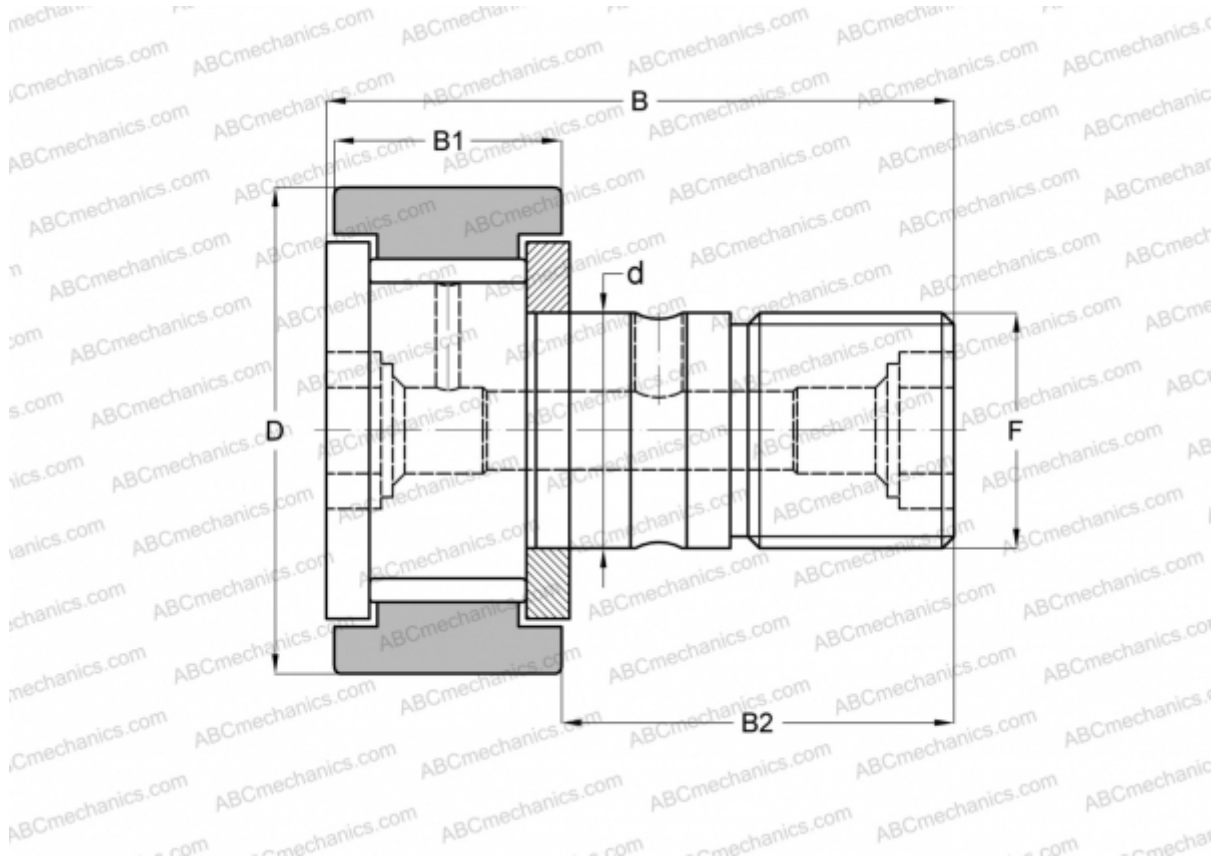

## CF 12 VB ABC

Cam followers

TYPE: Roller bearings, Stud type track rollers, With axial guidance, full complement bearing, gap seal on both side, cylindrical outer ring, hex socket

### Technical specification

#### DIMENSIONS, MM

d	12,000
D	30,000
B	40,200
B1	14,000
B2	25,000
F	M12x1.5

**WEIGHT, KG** 0,097

**MANUFACTURER** [ABC](#)