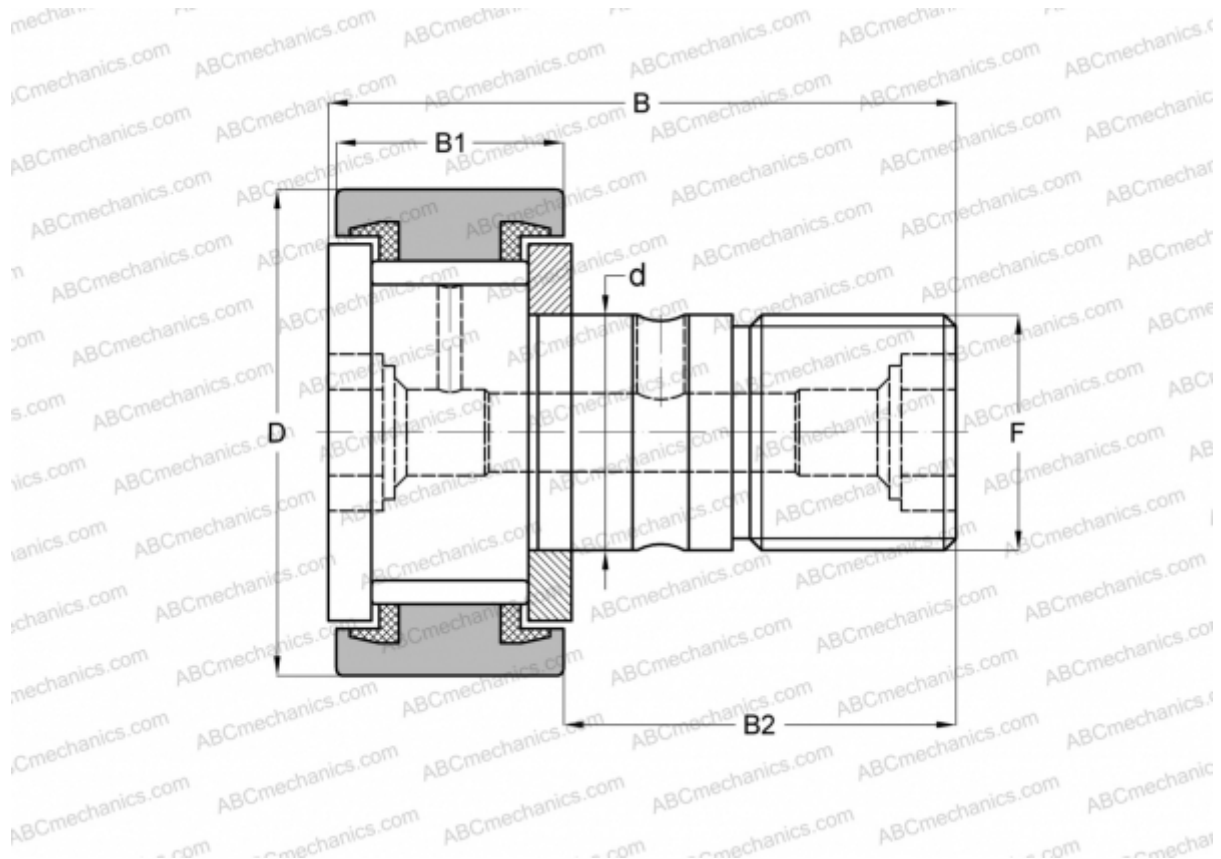

## CF 12 VBUU IKO

Cam followers

TYPE: Roller bearings, Stud type track rollers, With axial guidance, full complement bearing, sealing rings on both sides, cylindrical outer ring

### Technical specification

#### DIMENSIONS, MM

d	12,000
D	30,000
B	40,200
B1	14,000
B2	25,000
F	M12x1.5

**WEIGHT, KG** 0,097

**MANUFACTURER** [IKO](#)