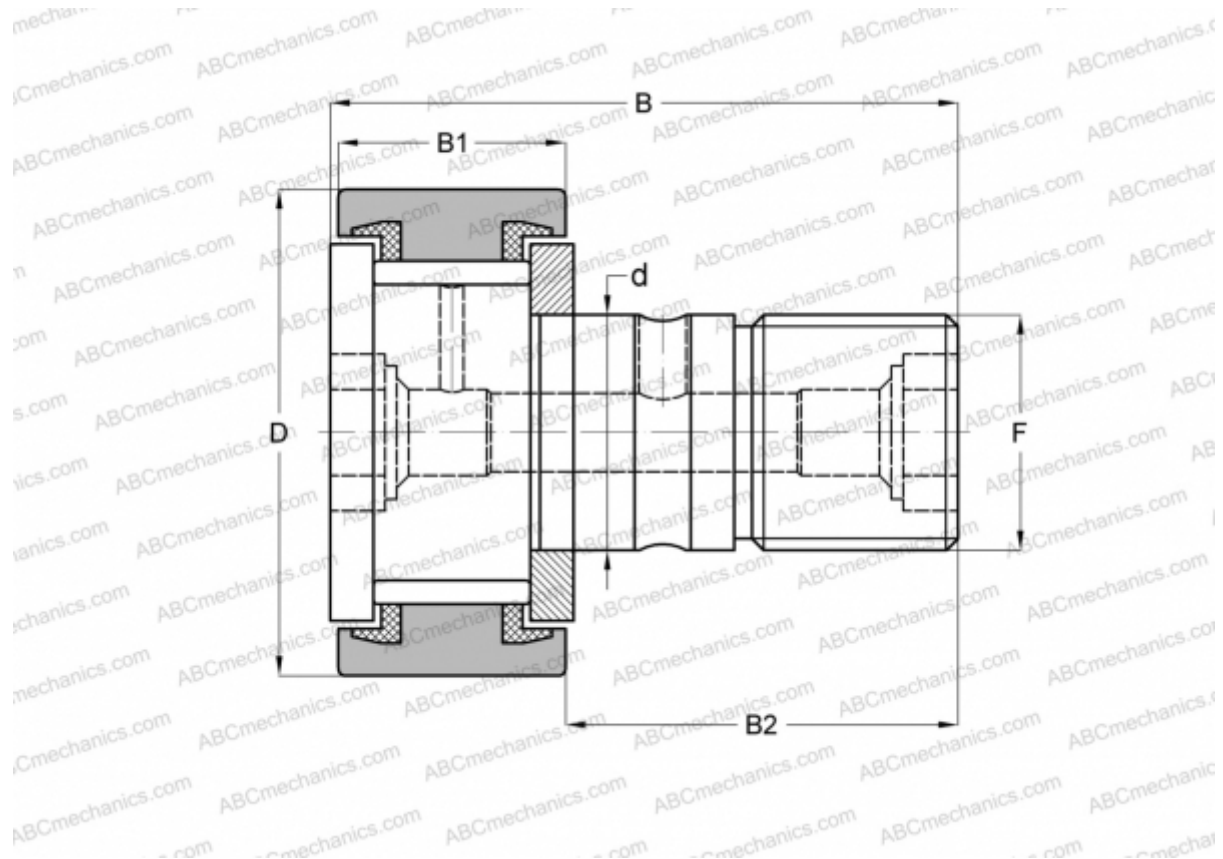

## CF 12-1 VBUU ABC

Cam followers

TYPE: Roller bearings, Stud type track rollers, With axial guidance, full complement bearing, sealing rings on both sides, cylindrical outer ring

### Technical specification

#### DIMENSIONS, MM

d	12,000
D	32,000
B	40,200
B1	14,000
B2	25,000
F	M12x1.5

**WEIGHT, KG** 0,107

**MANUFACTURER** [ABC](#)