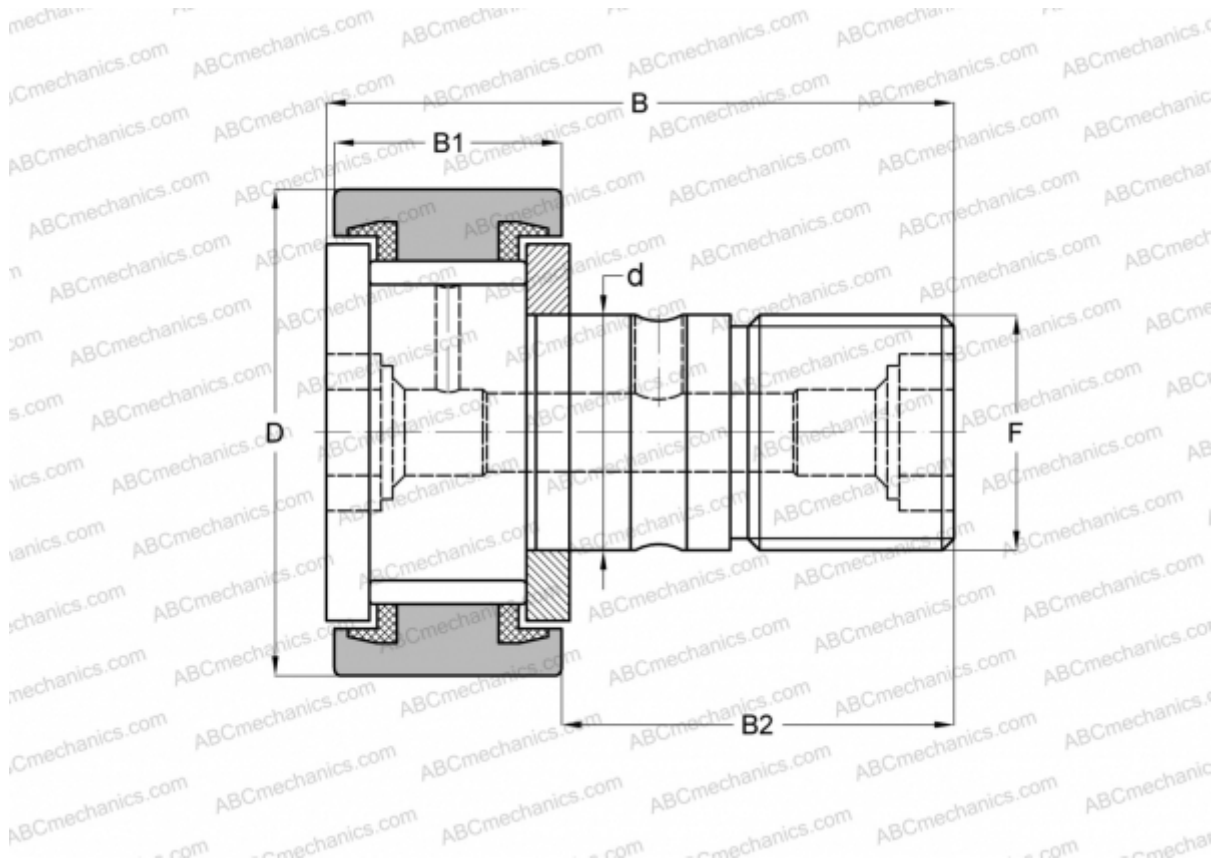

## CF 24 VBUU ABC

Cam followers

TYPE: Roller bearings, Stud type track rollers, With axial guidance, full complement bearing, sealing rings on both sides, cylindrical outer ring

### Technical specification

#### DIMENSIONS, MM

d	24,000
D	62,000
B	80,100
B1	29,000
B2	49,500
F	M24x1.5

**WEIGHT, KG** 0,820

**MANUFACTURER** [ABC](#)