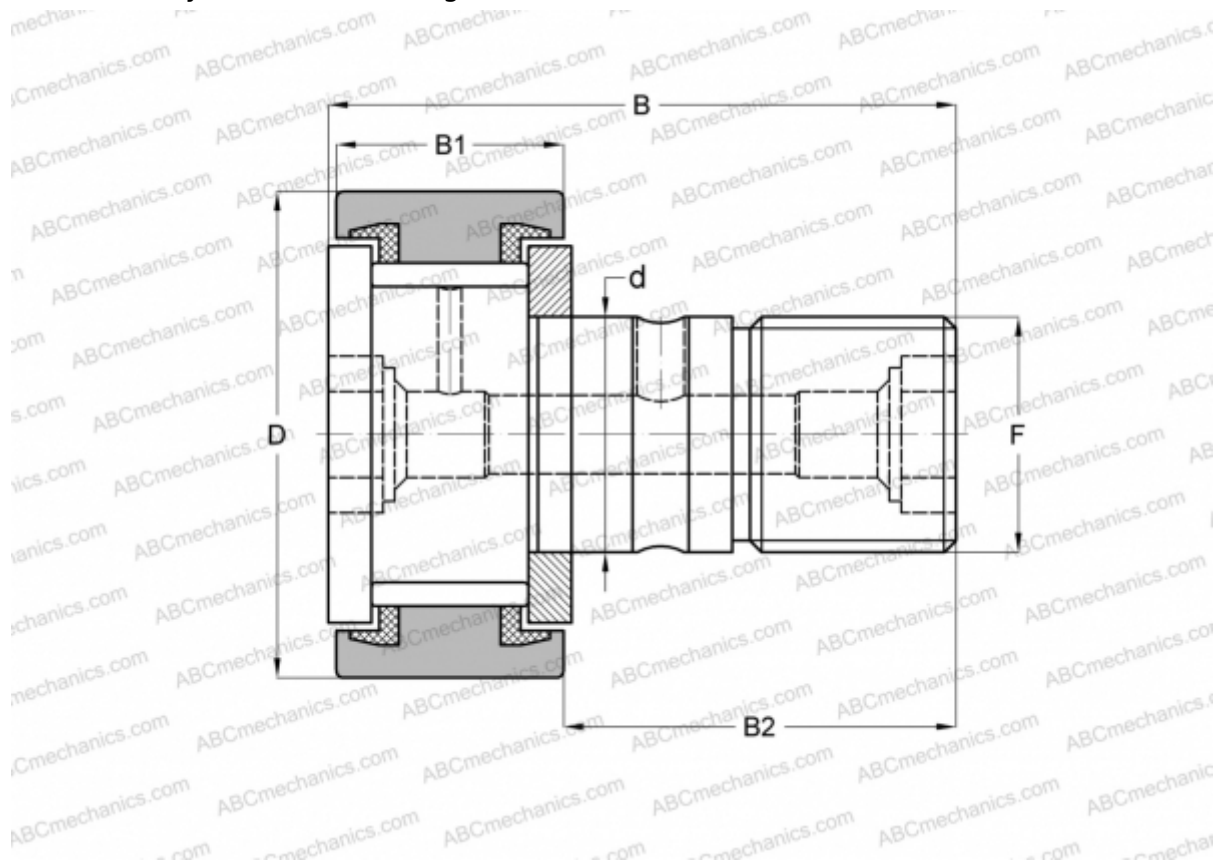

## CF 30 VBUU IKO

Cam followers

TYPE: Roller bearings, Stud type track rollers, With axial guidance, full complement bearing, sealing rings on both sides, cylindrical outer ring

### Technical specification

#### DIMENSIONS, MM

d	30,000
D	80,000
B	100,000
B1	35,000
B2	63,000
F	M30x1.5

**WEIGHT, KG** 1,870

**MANUFACTURER** [IKO](#)