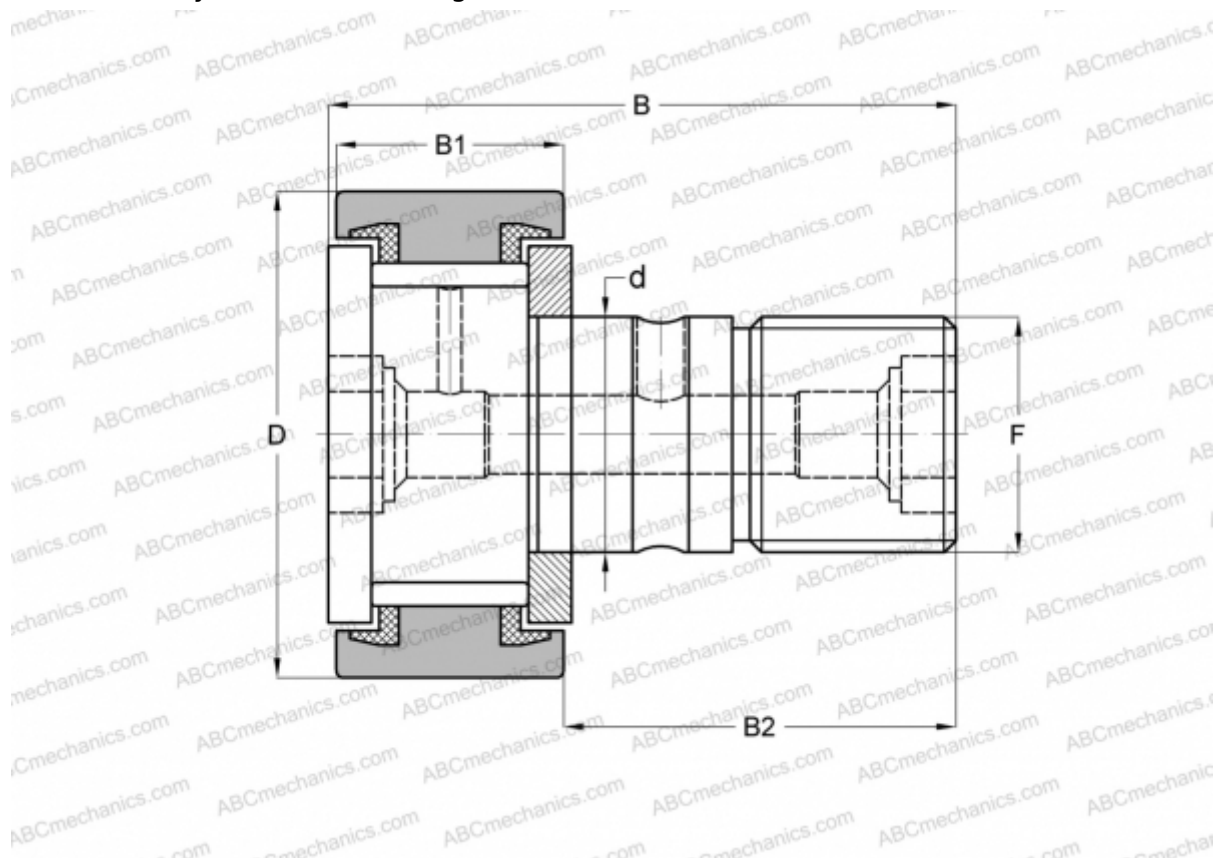

## CF 30-1 VBUU ABC

Cam followers

TYPE: Roller bearings, Stud type track rollers, With axial guidance, full complement bearing, sealing rings on both sides, cylindrical outer ring

### Technical specification

#### DIMENSIONS, MM

d	30,000
D	85,000
B	100,000
B1	35,000
B2	63,000
F	M30x1.5

**WEIGHT, KG** 2,030

**MANUFACTURER** [ABC](#)