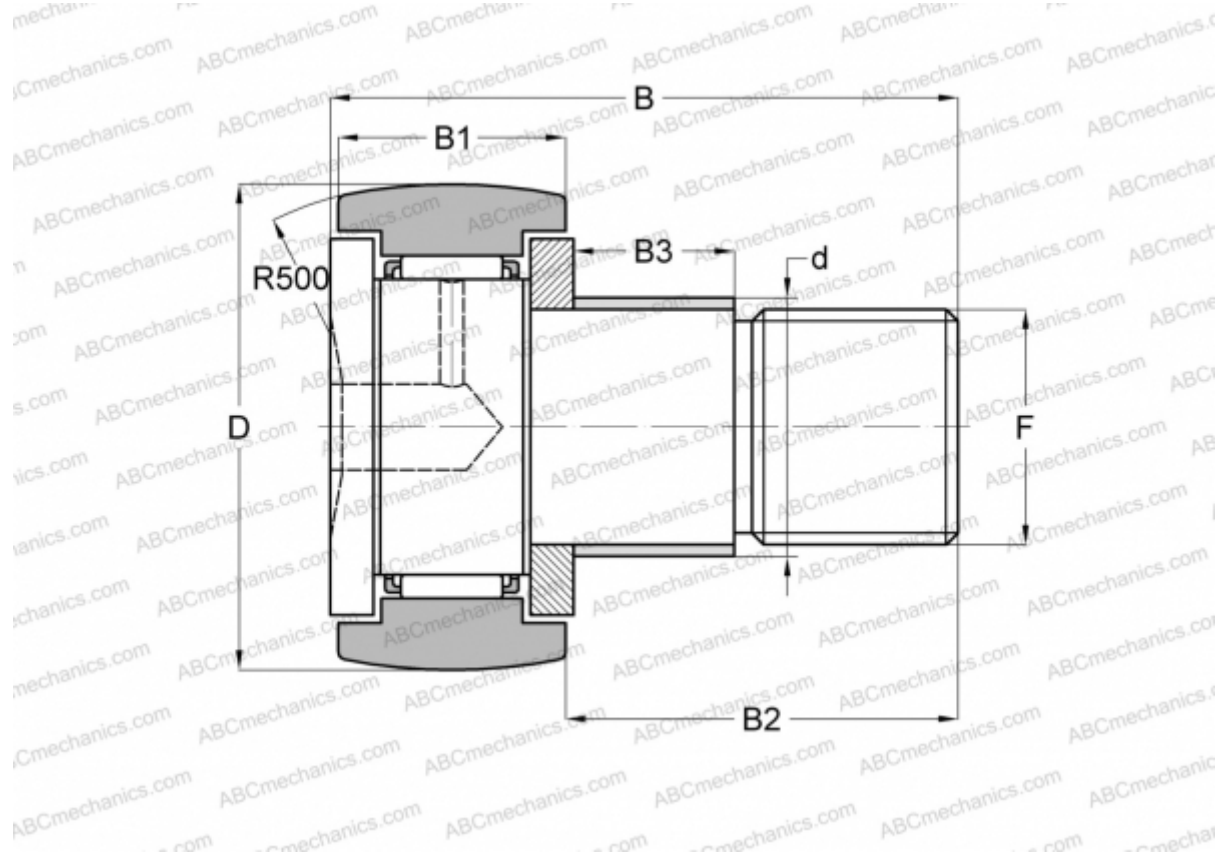

## KRE 19 ABC

Cam followers

TYPE: Roller bearings, Stud type track rollers, With axial guidance, with eccentric collar

### Technical specification

#### DIMENSIONS, MM

d	11,000
D	19,000
B	32,000
B1	11,000
B2	20,000
B3	9,000
F	M8x1.25

**WEIGHT, KG** 0,032

**MANUFACTURER** [ABC](#)