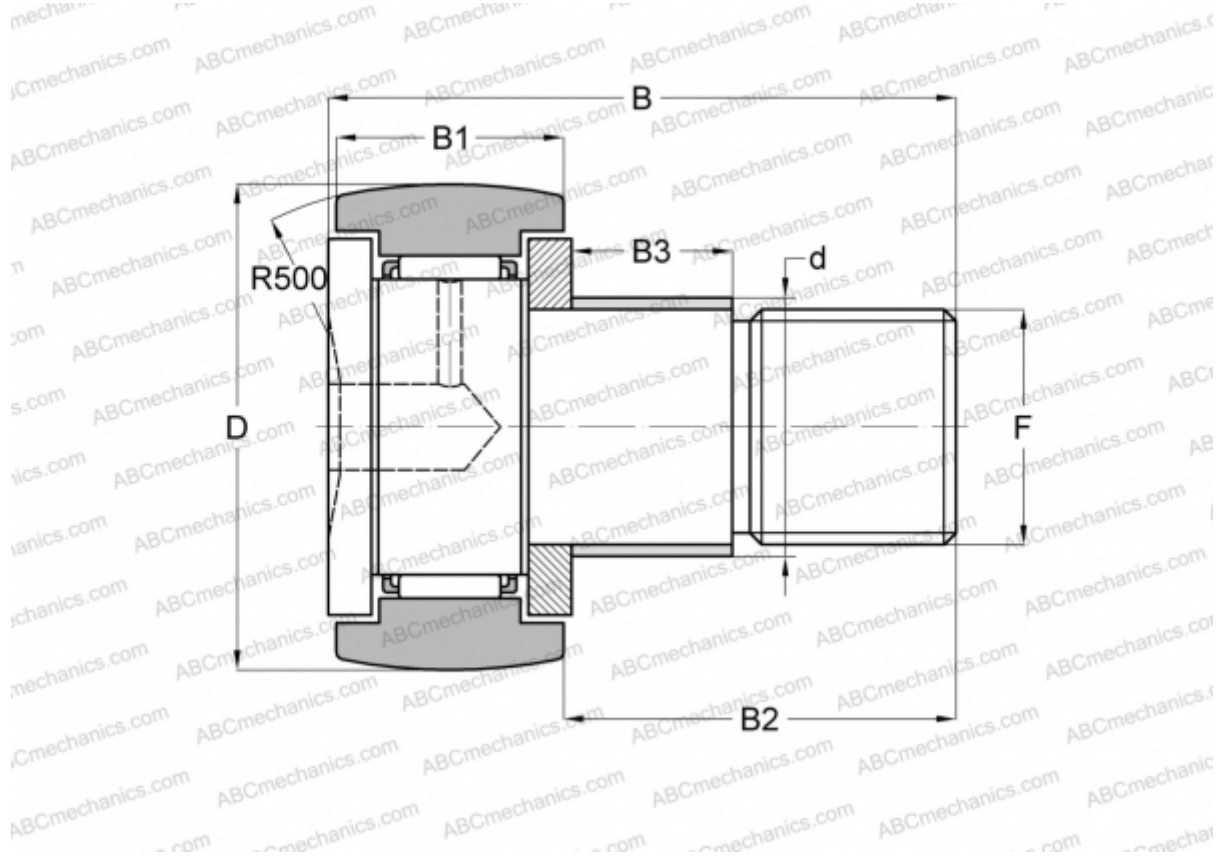

## KRE 30 ABC

Cam followers

TYPE: Roller bearings, Stud type track rollers, With axial guidance, with eccentric collar

### Technical specification

#### DIMENSIONS, MM

d	15,000
D	30,000
B	40,000
B1	14,000
B2	25,000
B3	11,000
F	M12x1.5

**WEIGHT, KG** 0,095

**MANUFACTURER** [ABC](#)