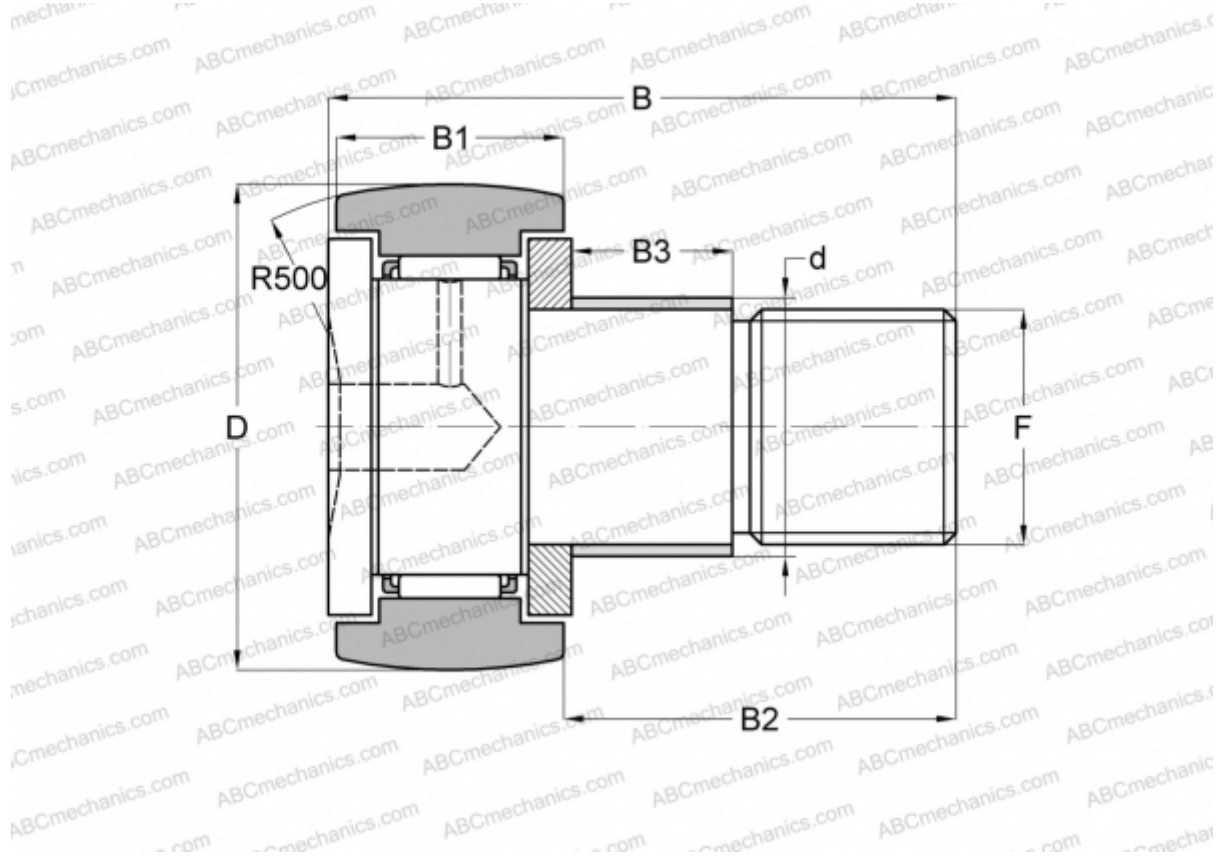

## CFE 12-1 R ABC

Cam followers

TYPE: Roller bearings, Stud type track rollers, With axial guidance, with eccentric collar

### Technical specification

#### DIMENSIONS, MM

d	16,000
D	32,000
B	40,200
B1	14,000
B2	25,000
F	M12x1.5

**WEIGHT, KG** 0,115

**MANUFACTURER** [ABC](#)