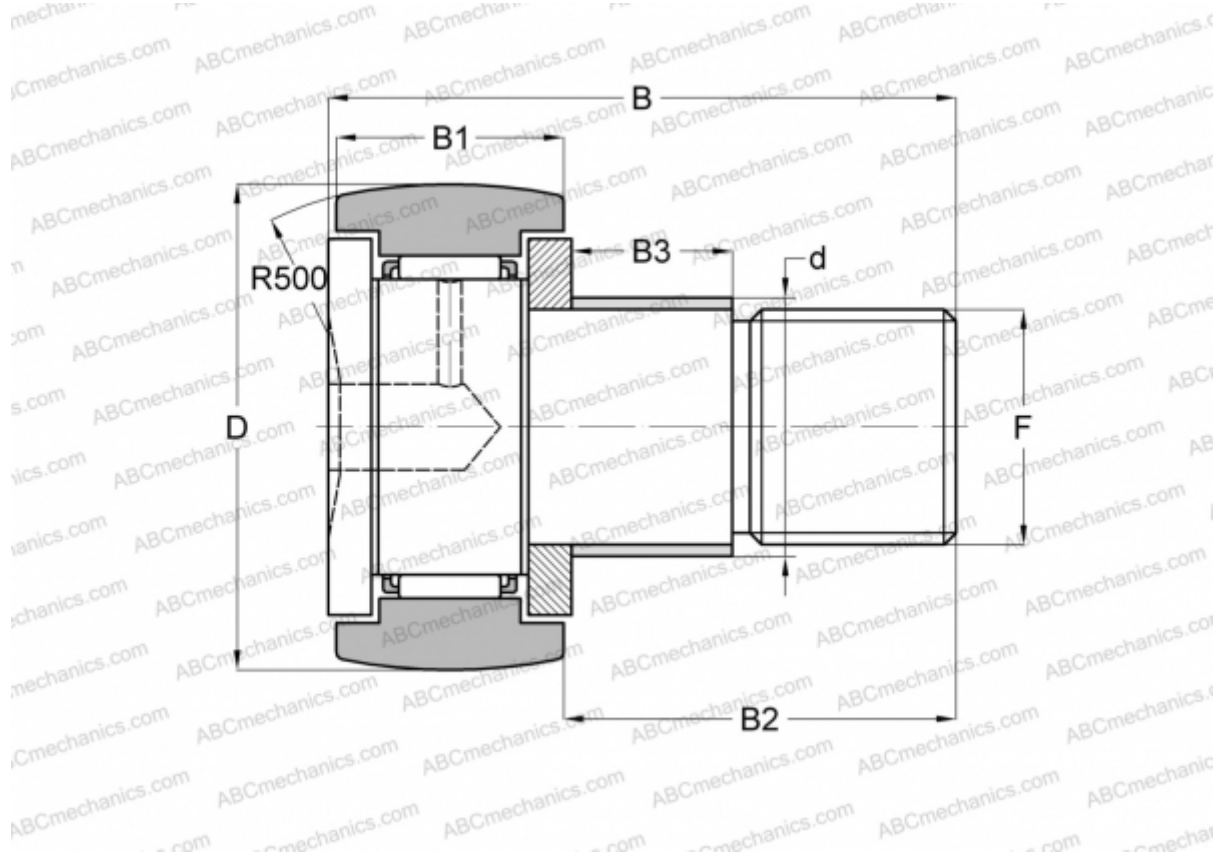

## CFE 24-1 R ABC

Cam followers

TYPE: Roller bearings, Stud type track rollers, With axial guidance, with eccentric collar

### Technical specification

#### DIMENSIONS, MM

d	33,000
D	72,000
B	80,100
B1	29,000
B2	49,500
F	M24x1.5

**WEIGHT, KG** 1,220

**MANUFACTURER** [ABC](#)