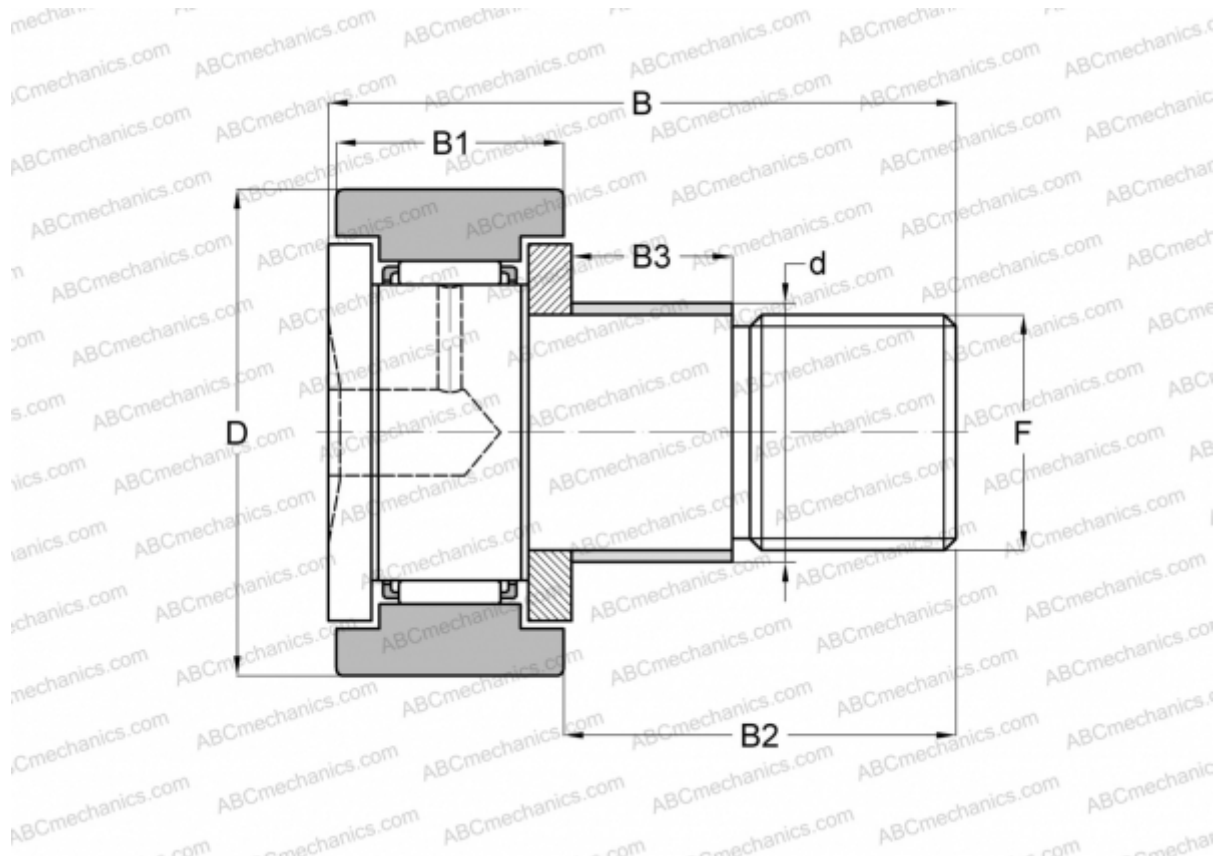

## CFE 24 ABC

Cam followers

TYPE: Roller bearings, Stud type track rollers, With axial guidance, with eccentric collar, cylindrical outer ring

### Technical specification

#### DIMENSIONS, MM

d	33,000
D	62,000
B	80,100
B1	29,000
B2	49,500
F	M24x1.5

**WEIGHT, KG** 0,895

**MANUFACTURER** [ABC](#)