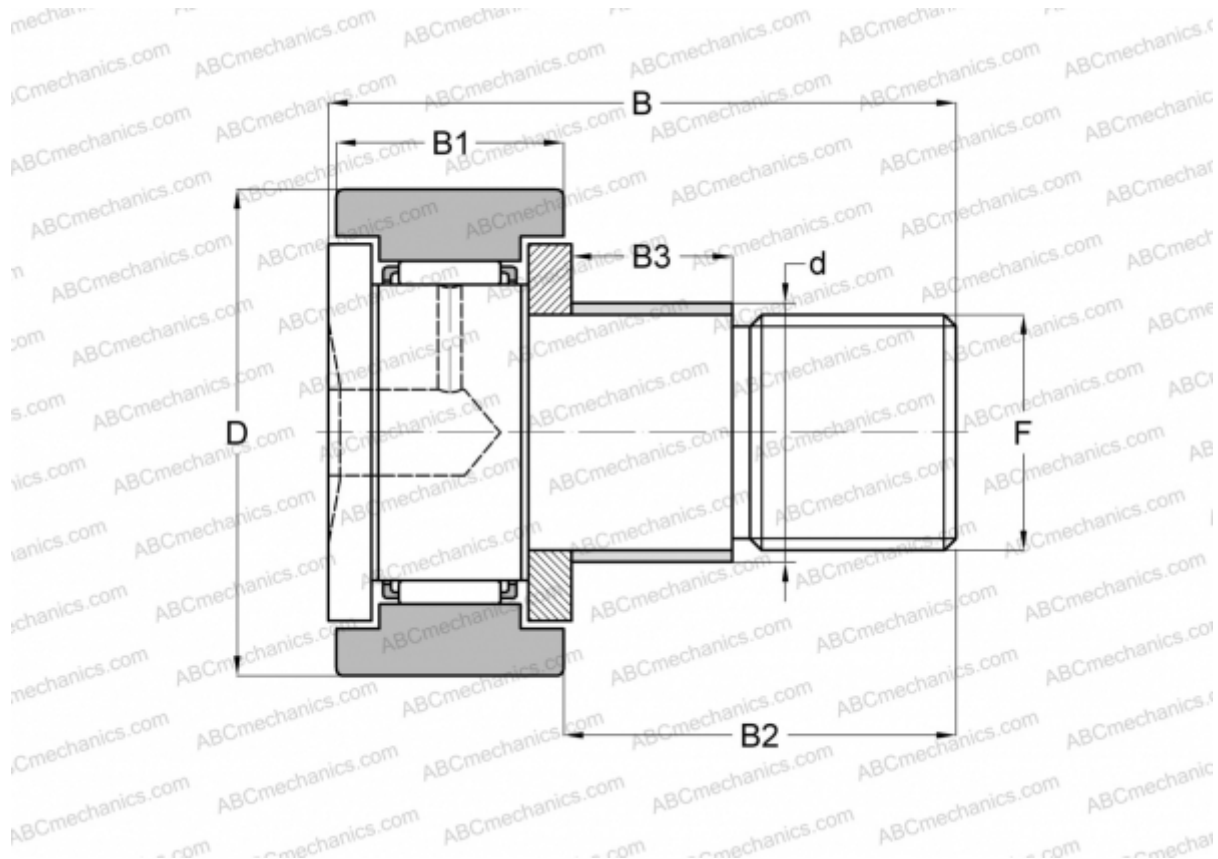

## CFE 24-1 ABC

Cam followers

TYPE: Roller bearings, Stud type track rollers, With axial guidance, with eccentric collar, cylindrical outer ring

### Technical specification

#### DIMENSIONS, MM

d	33,000
D	72,000
B	80,100
B1	29,000
B2	49,500
F	M24x1.5

**WEIGHT, KG** 1,220

**MANUFACTURER** [ABC](#)