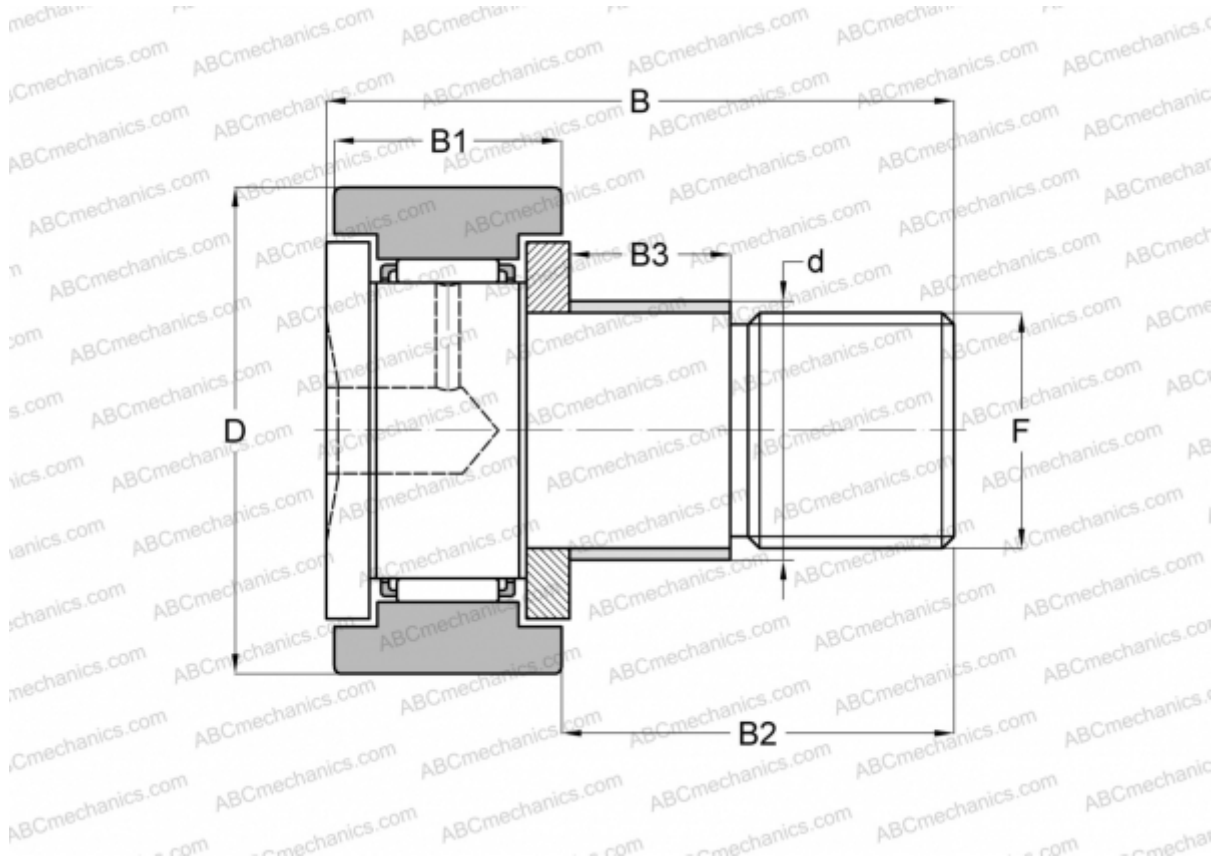

## CFE 30-1 ABC

Cam followers

TYPE: Roller bearings, Stud type track rollers, With axial guidance, with eccentric collar, cylindrical outer ring

### Technical specification

#### DIMENSIONS, MM

d	41,000
D	85,000
B	100,000
B1	35,000
B2	63,000
F	M30x1.5

**WEIGHT, KG** 2,190

**MANUFACTURER** [ABC](#)