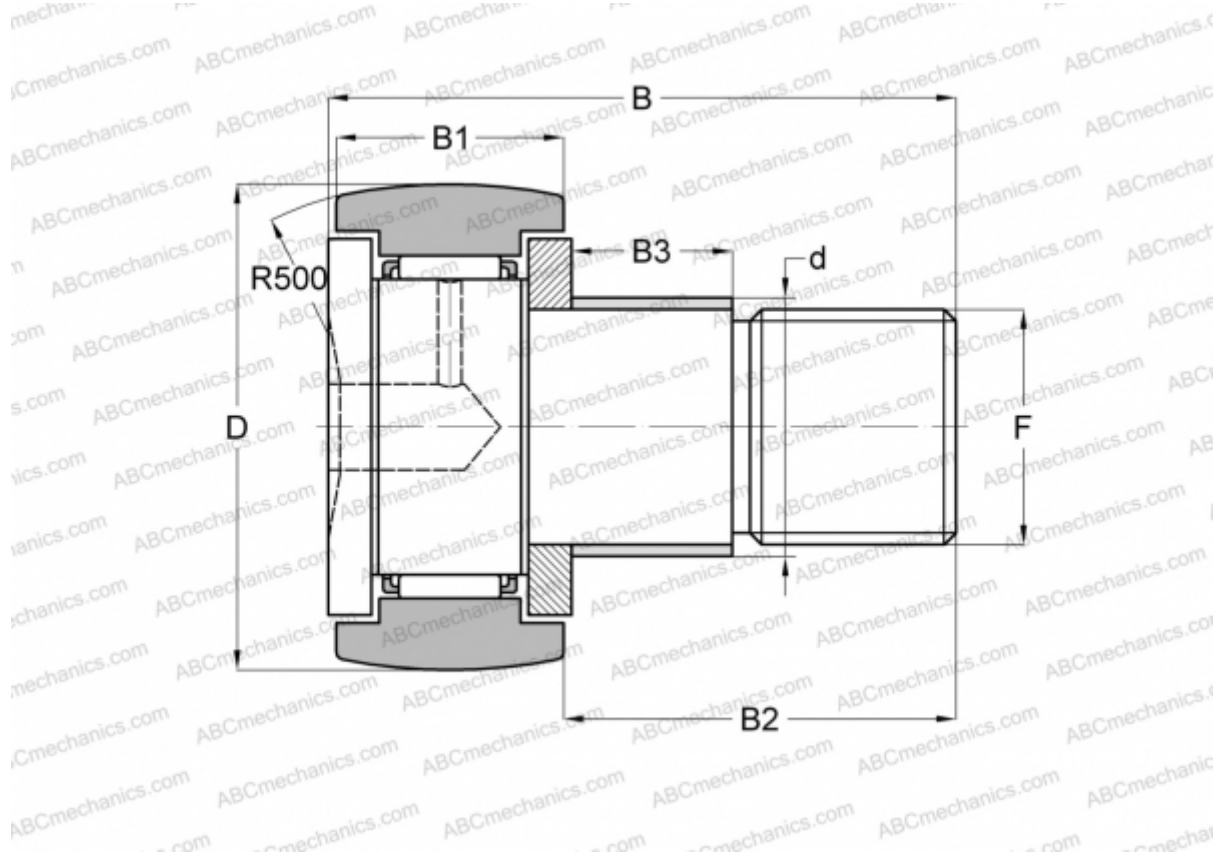

## CFE 10 BRM ABC

Cam followers

TYPE: Roller bearings, Stud type track rollers, With axial guidance, with eccentric collar, hex socket

### Technical specification

#### DIMENSIONS, MM

d	13,000
D	22,000
B	36,200
B1	12,000
B2	23,000
F	M10x1

**WEIGHT, KG** 0,050

**MANUFACTURER** [ABC](#)