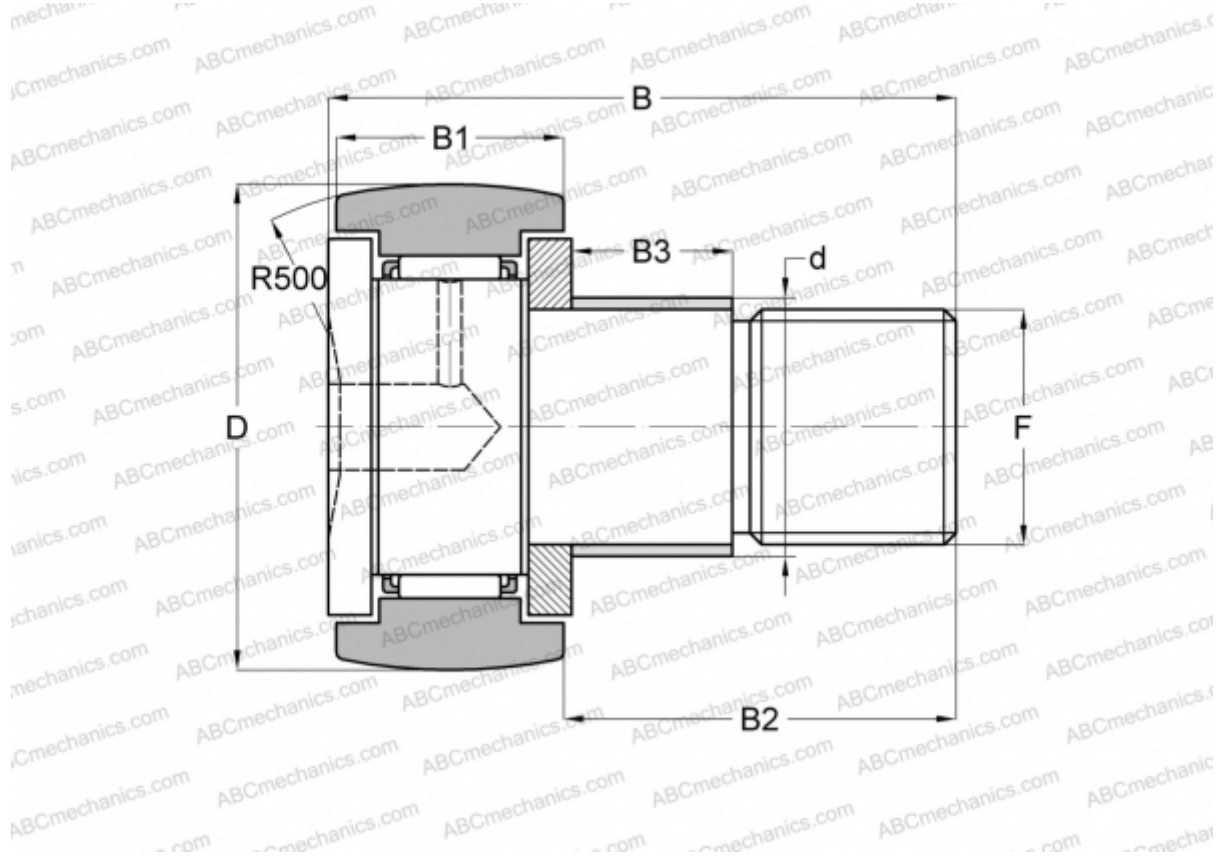

## CFE 20-1 BR ABC

Cam followers

TYPE: Roller bearings, Stud type track rollers, With axial guidance, with eccentric collar, hex socket

### Technical specification

#### DIMENSIONS, MM

d	27,000
D	47,000
B	66,100
B1	24,000
B2	40,500
F	M20x1.5

**WEIGHT, KG** 0,425

**MANUFACTURER** [ABC](#)