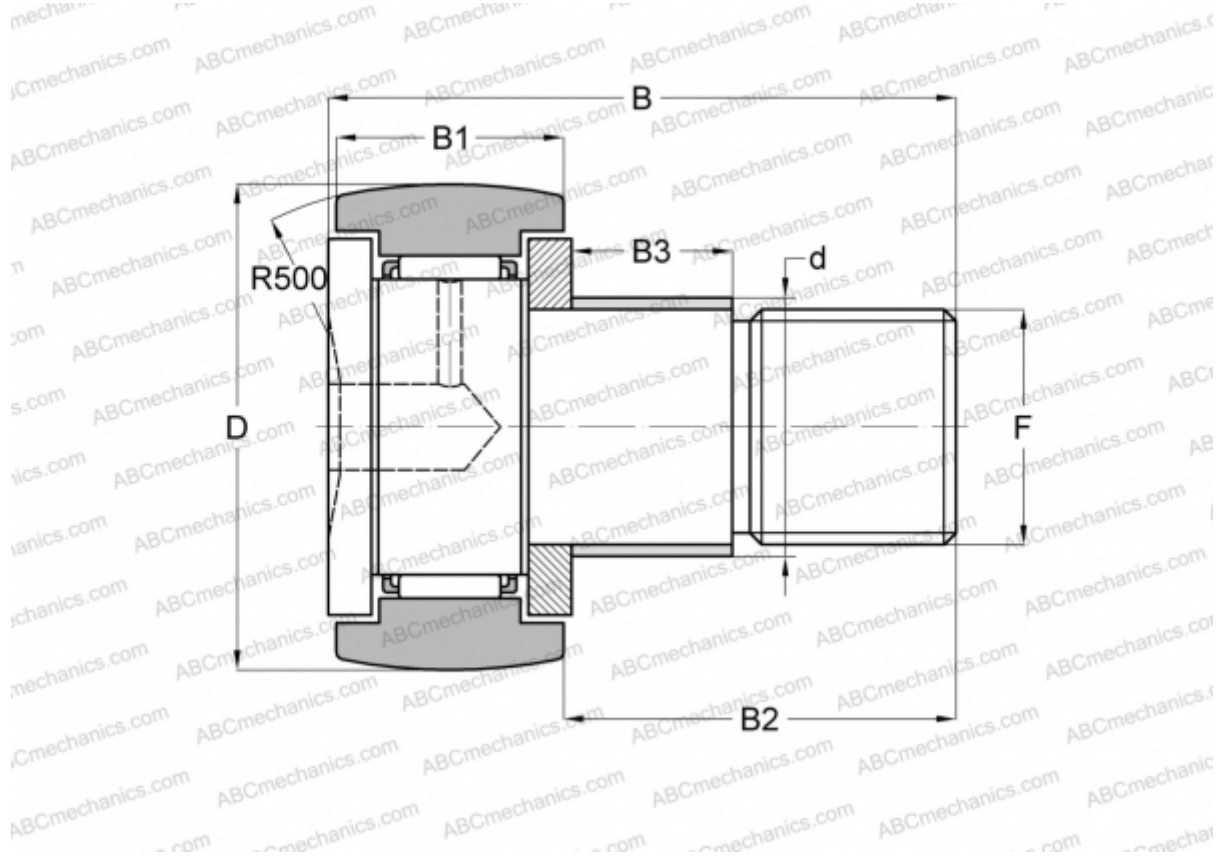

## CFE 24 BR ABC

Cam followers

TYPE: Roller bearings, Stud type track rollers, With axial guidance, with eccentric collar, hex socket

### Technical specification

#### DIMENSIONS, MM

d	33,000
D	62,000
B	80,100
B1	29,000
B2	49,500
F	M24x1.5

**WEIGHT, KG** 0,895

**MANUFACTURER** [ABC](#)