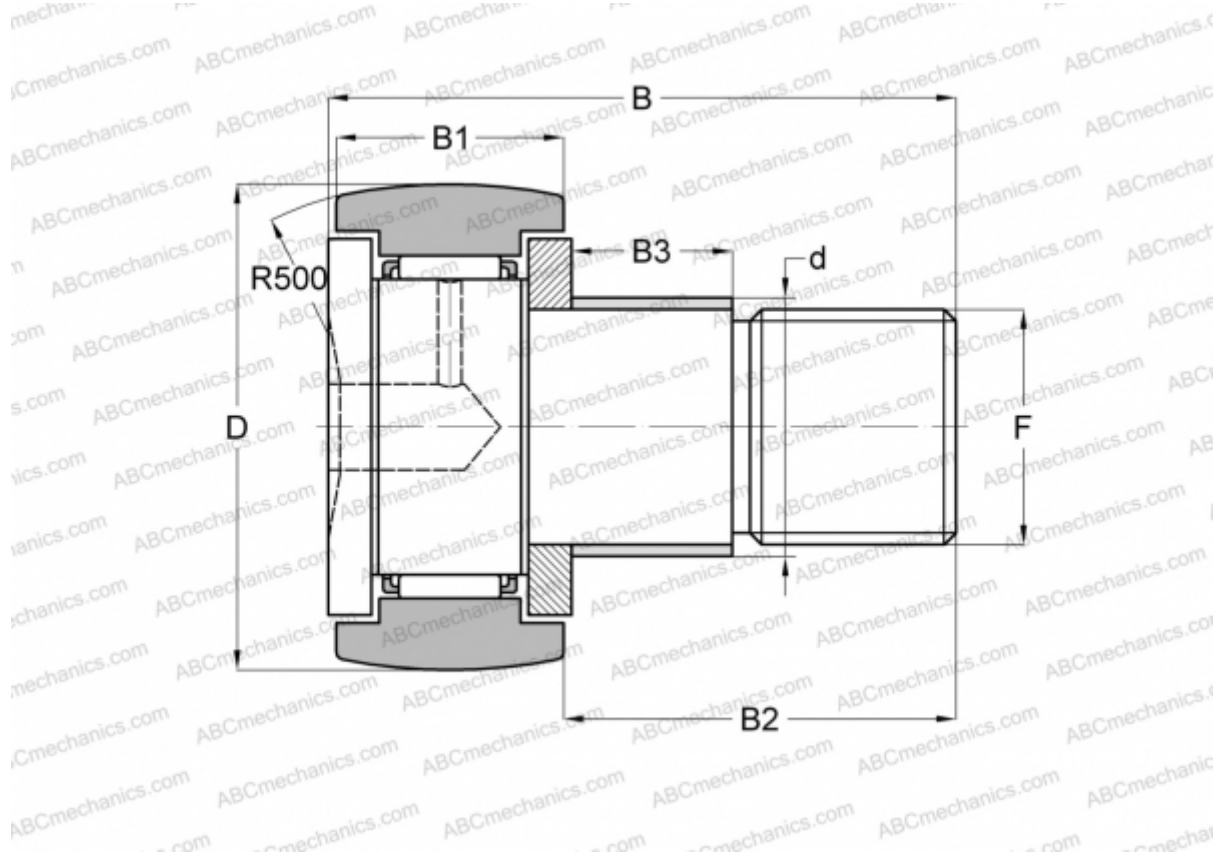

## CFE 24-1 BR ABC

Cam followers

TYPE: Roller bearings, Stud type track rollers, With axial guidance, with eccentric collar, hex socket

### Technical specification

#### DIMENSIONS, MM

d	33,000
D	72,000
B	80,100
B1	29,000
B2	49,500
F	M24x1.5

**WEIGHT, KG** 1,220

**MANUFACTURER** [ABC](#)