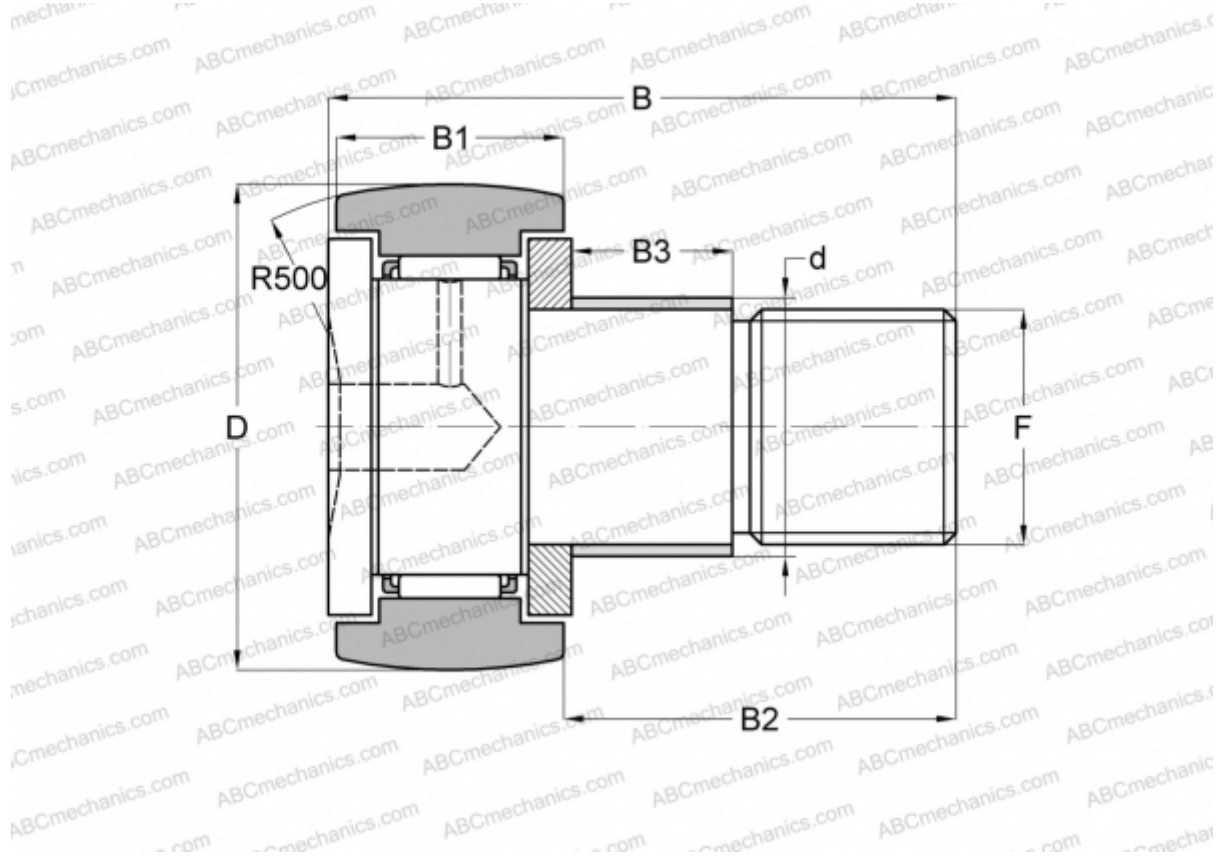

## CFE 30-1 BR ABC

Cam followers

TYPE: Roller bearings, Stud type track rollers, With axial guidance, with eccentric collar, hex socket

### Technical specification

#### DIMENSIONS, MM

d	41,000
D	85,000
B	100,000
B1	35,000
B2	63,000
F	M30x1.5

**WEIGHT, KG** 2,190

**MANUFACTURER** [ABC](#)