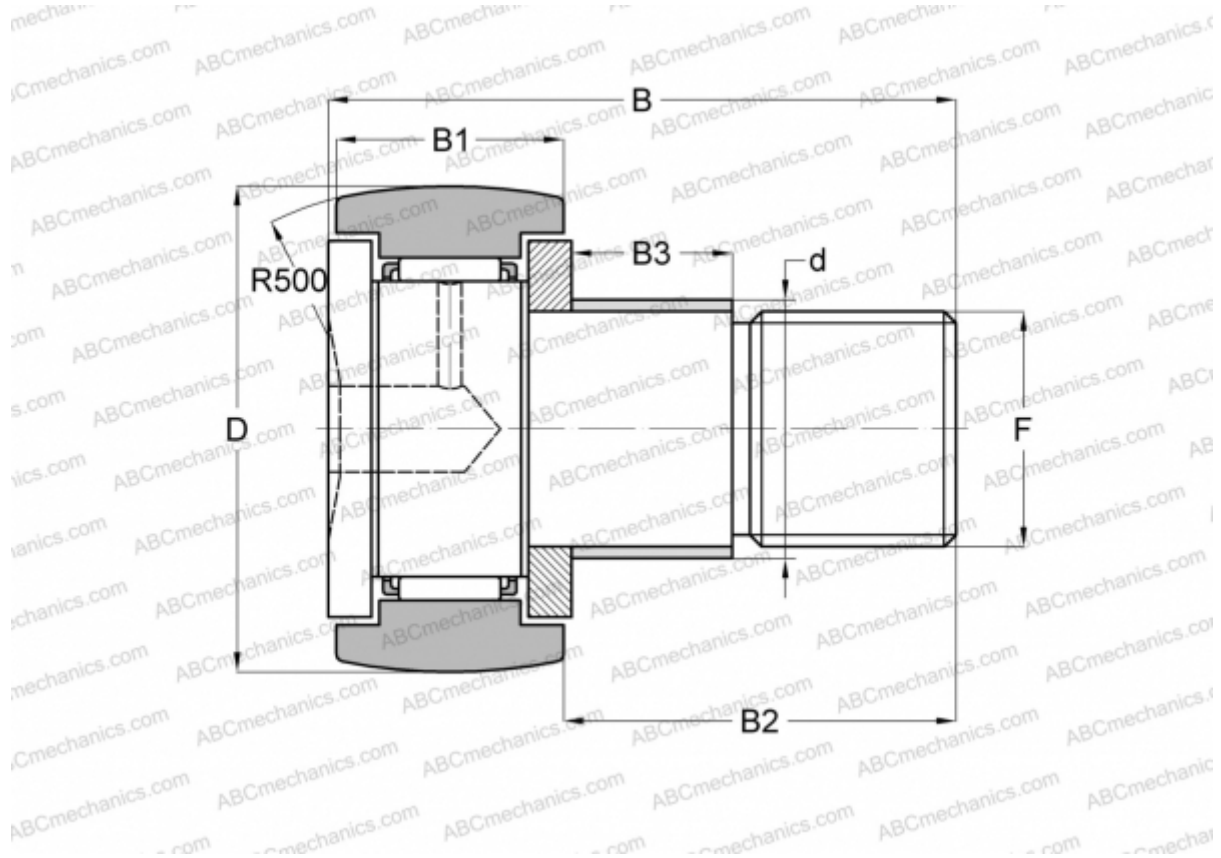

## CFE 30-2 BR ABC

Cam followers

TYPE: Roller bearings, Stud type track rollers, With axial guidance, with eccentric collar, hex socket

### Technical specification

#### DIMENSIONS, MM

d	41,000
D	90,000
B	100,000
B1	35,000
B2	63,000
F	M30x1.5

**WEIGHT, KG** 2,380

**MANUFACTURER** [ABC](#)