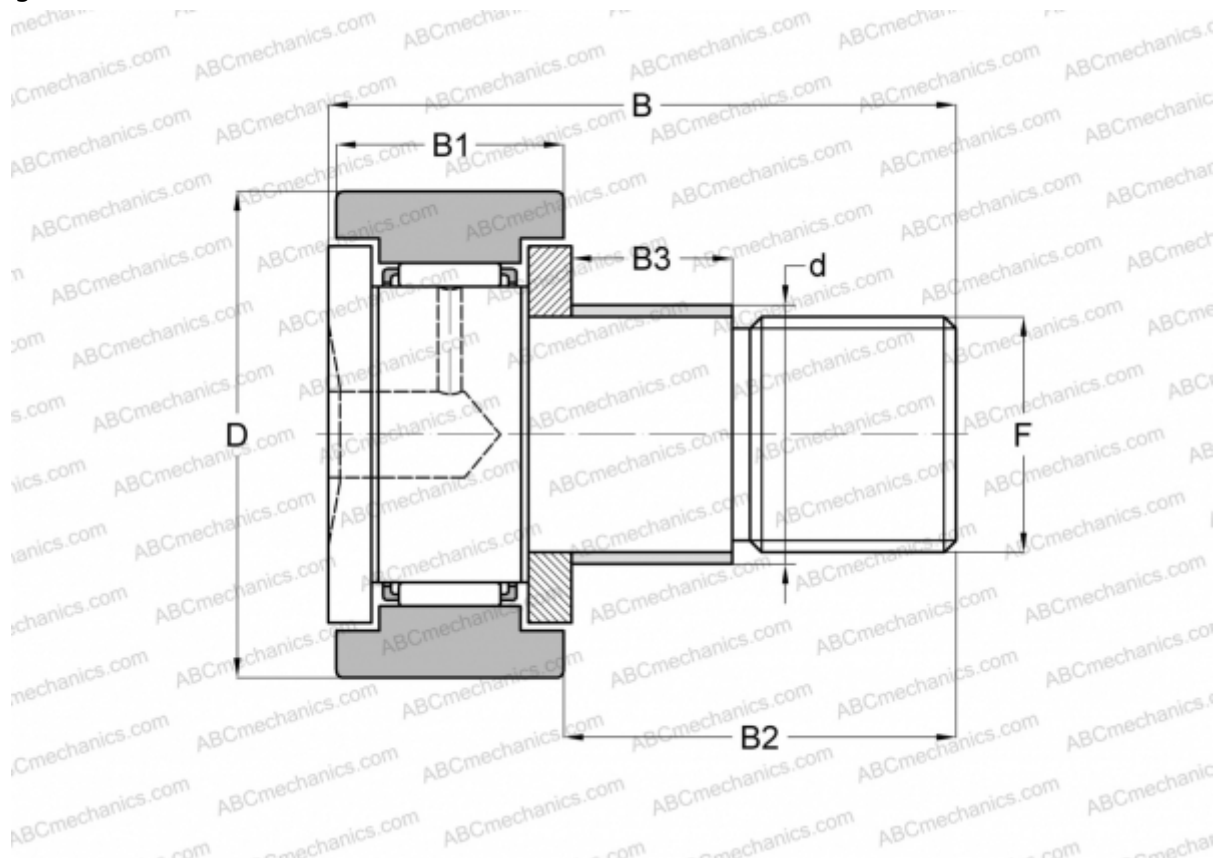

## CFE 6 B ABC

Cam followers

TYPE: Roller bearings, Stud type track rollers, With axial guidance, with eccentric collar, cylindrical outer ring, hex socket

### Technical specification

#### DIMENSIONS, MM

d	9,000
D	16,000
B	28,200
B1	11,000
B2	16,000
F	M6x1

**WEIGHT, KG** 0,021

**MANUFACTURER** [ABC](#)