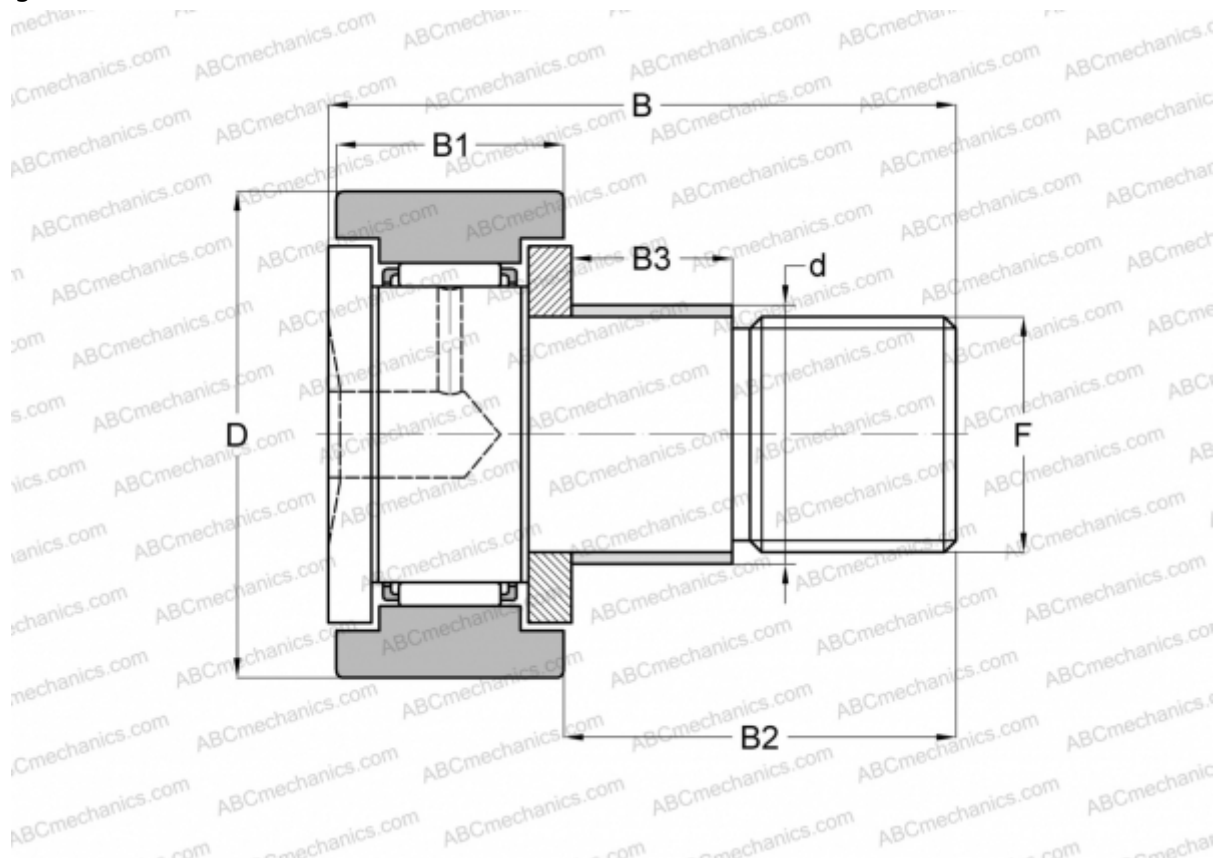

## CFE 8 B ABC

Cam followers

TYPE: Roller bearings, Stud type track rollers, With axial guidance, with eccentric collar, cylindrical outer ring, hex socket

### Technical specification

#### DIMENSIONS, MM

d	11,000
D	19,000
B	32,200
B1	11,000
B2	20,000
F	M8x1.25

**WEIGHT, KG** 0,032

**MANUFACTURER** [ABC](#)