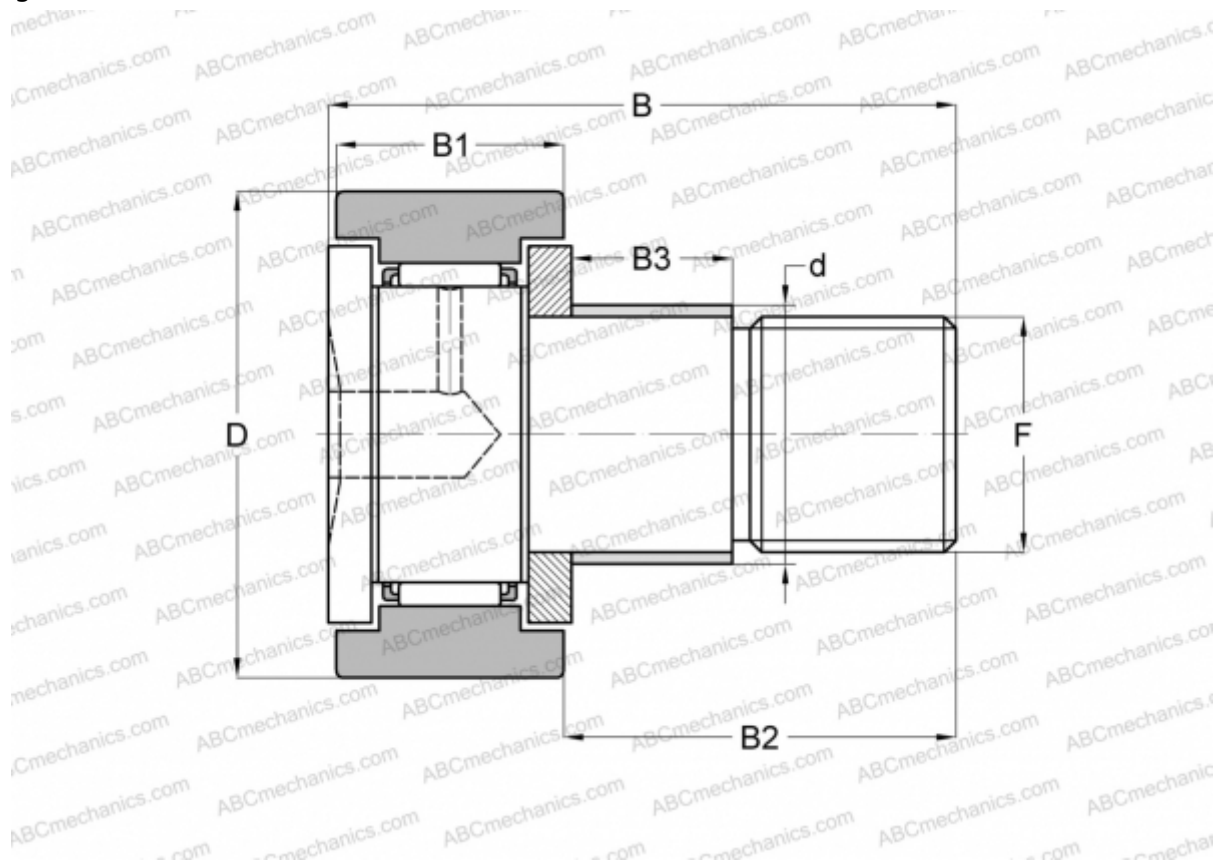

## CFE 10 B ABC

Cam followers

TYPE: Roller bearings, Stud type track rollers, With axial guidance, with eccentric collar, cylindrical outer ring, hex socket

### Technical specification

#### DIMENSIONS, MM

d	13,000
D	22,000
B	36,200
B1	12,000
B2	23,000
F	M10x1.25

**WEIGHT, KG** 0,050

**MANUFACTURER** [ABC](#)