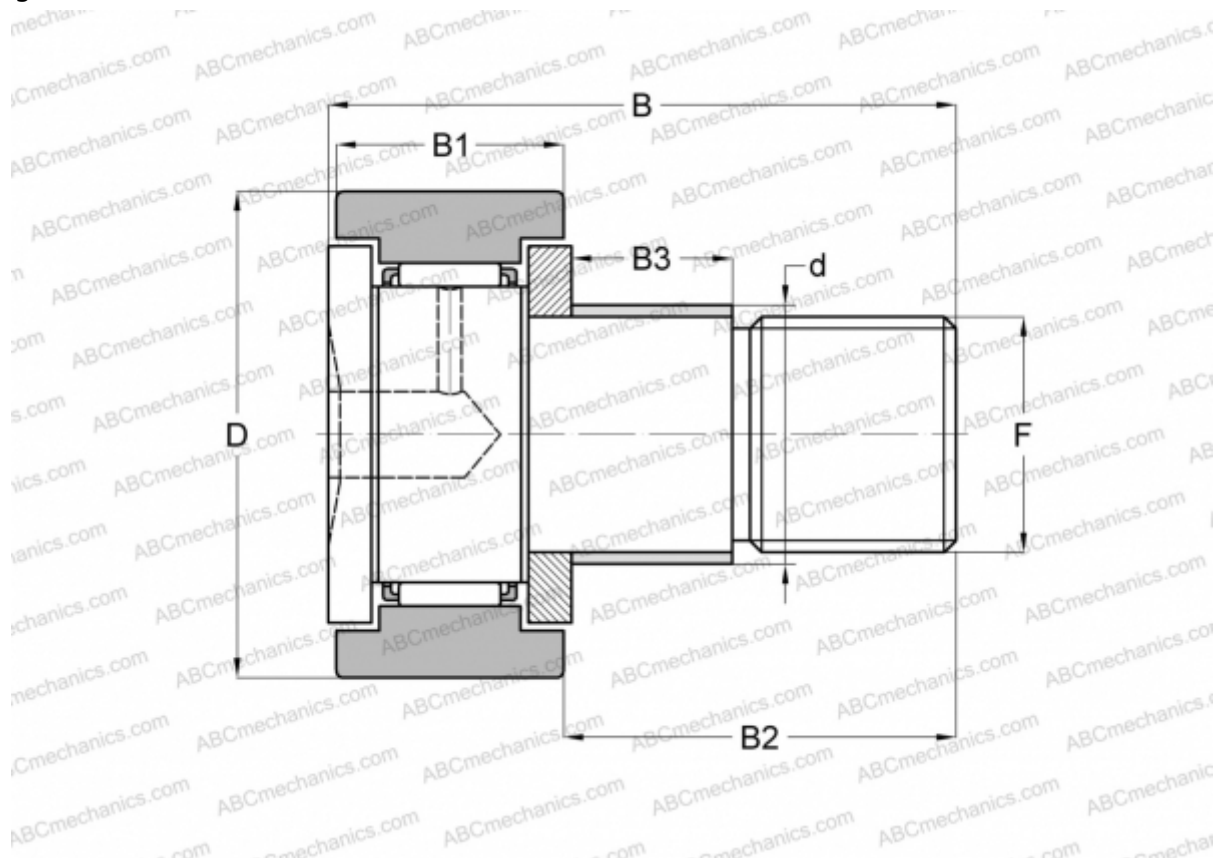

## CFE 12-1 B ABC

Cam followers

TYPE: Roller bearings, Stud type track rollers, With axial guidance, with eccentric collar, cylindrical outer ring, hex socket

### Technical specification

#### DIMENSIONS, MM

d	16,000
D	32,000
B	40,200
B1	14,000
B2	25,000
F	M12x1.5

**WEIGHT, KG** 0,115

**MANUFACTURER** [ABC](#)